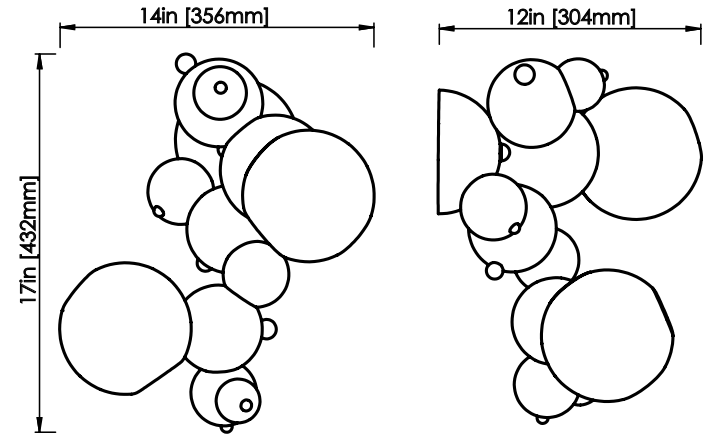

ROSIE LI

RAINBOW BUBBLY O2 WALLMOUNT w/ GLASS

DIMENSIONS

Length: 12 IN / 304 MM
Width: 14 IN / 356 MM
Height: 17 IN / 432 MM

MATERIALS

Brass, handblown glass

METAL FINISHES

Polished spectrum
Matte spectrum
Polished green
Matte green

GLASS FINISHES

Opal
Smoke

WEIGHT

16 LB / 7.3 KG

ILLUMINATION

120V / 240V
Accepts (2) E12 / E14 bulbs
3W LED bulbs provided,
2500K color temp.
Dimmable, Trailing Edge Lutron

CONNECTION

6-IN backplate
Hardwire install