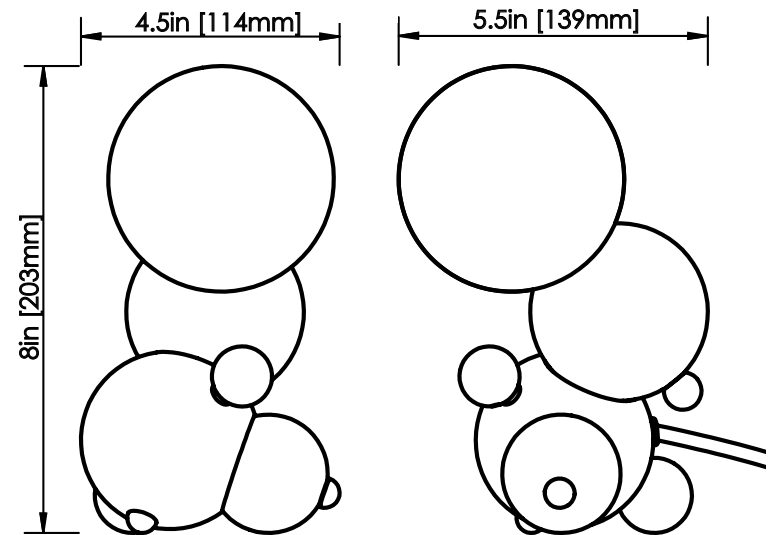

ROSIE LI

Polished spectrum finish shown

RAINBOW BUBBLY 01 SM TABLE LAMP

DIMENSIONS

Length: 5.5 IN / 139 MM
Width: 4.5 IN / 114 MM
Height: 8 IN / 203 MM

MATERIALS

Brass, glass

FINISHES

Polished spectrum
Matte spectrum
Polished green
Matte green

WEIGHT

3 LB / 1.4 KG

ILLUMINATION

120V / 240V
Accepts (1) E26 / E27 bulbs
6W LED bulbs provided,
2700K color temp.
540 lumens delivered
Dimmable, Trailing Edge Lutron

CONNECTION

8-FT cloth cord with plug
Integrated turn-switch.

CERTIFICATION

UL Dry / CE

LEAD TIME

12-14 weeks