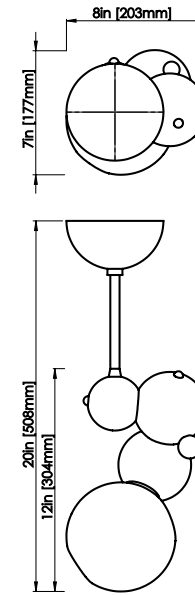

ROSIE LI

Polished spectrum w/ smoke glass finish shown

RAINBOW BUBBLY 01 PENDANT w/ GLASS

DIMENSIONS

Length: 8 IN / 203 MM
Width: 7 IN / 177 MM
Height: 12 IN / 304 MM
Min. Drop: 20 IN / 508 MM
*SPECIFY DESIRED DROP

MATERIALS

Brass, handblown glass

METAL FINISHES

Polished spectrum
Matte spectrum
Polished green
Matte green

GLASS FINISHES

Opal
Smoke

WEIGHT

10 LB / 4.5 KG

ILLUMINATION

120V / 240V
Accepts (1) E12 / E14 bulbs
3W LED bulbs provided,
2500K color temp.
270 lumens delivered
Dimmable, Trailing Edge Lutron

SUSPENSION

5-IN canopy and stem in
matching finish

CERTIFICATION

UL Dry / CE

LEAD TIME

14-16 weeks