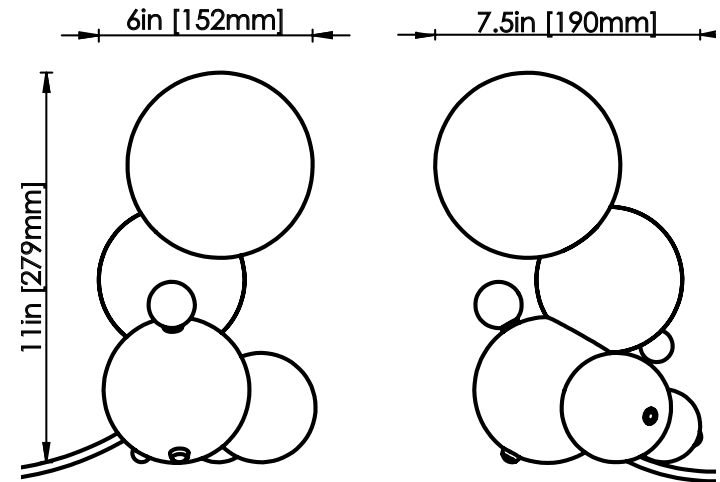

ROSIE LI

RAINBOW BUBBLY 01 LG TABLE LAMP

DIMENSIONS

Length: 7.5 IN / 190 MM
Width: 6 IN / 152 MM
Height: 11 IN / 279 MM

MATERIALS

Brass, glass

FINISHES

Polished spectrum
Matte spectrum
Polished green
Matte green

WEIGHT

5 LB / 2.3 KG

ILLUMINATION

120V / 240V
Accepts (1) E26 / E27 bulbs
6W LED bulbs provided,
2700K color temp.
540 lumens delivered
Dimmable, Trailing Edge Lutron

CONNECTION

8-FT cloth cord with plug
Integrated turn-switch.