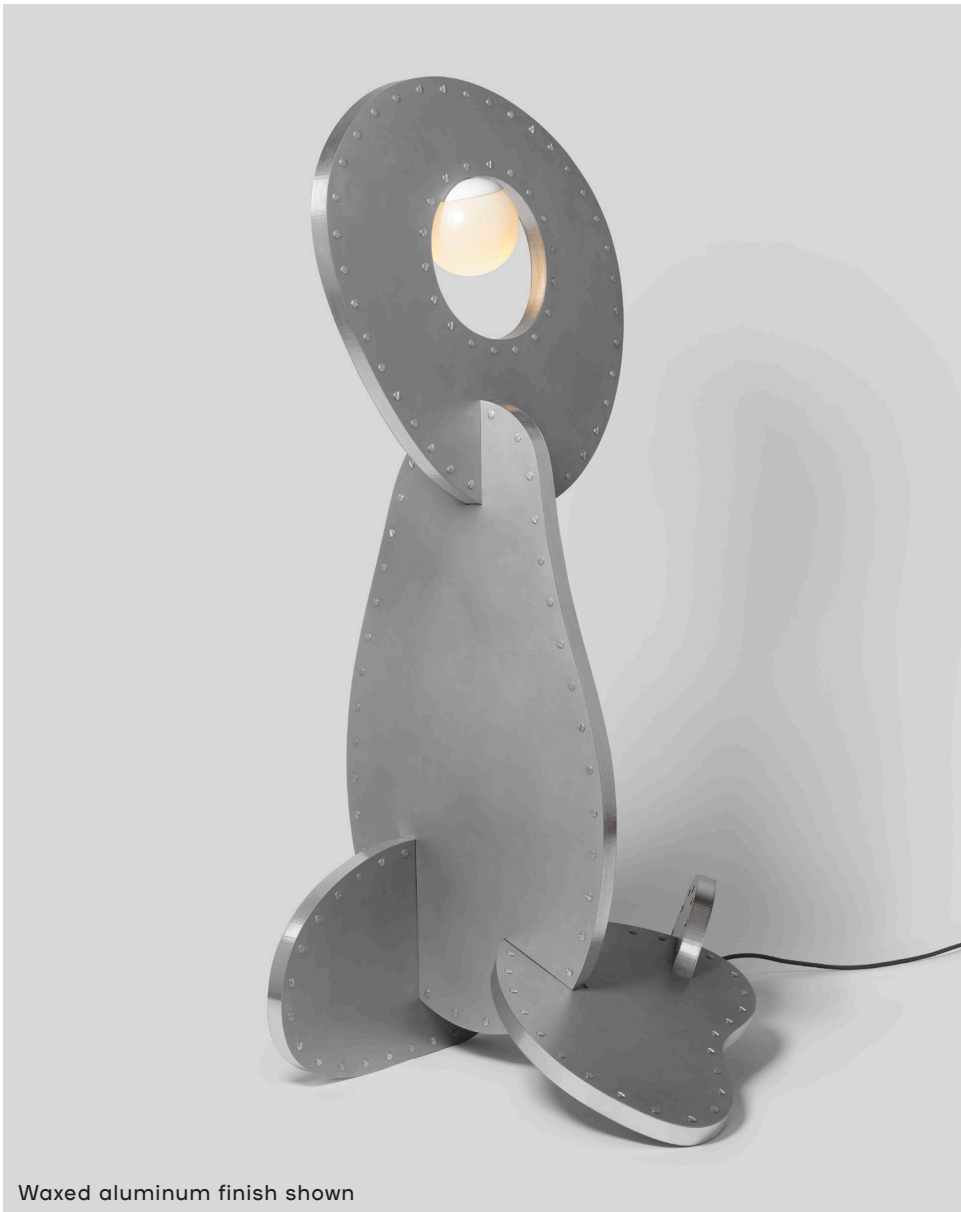

# ROSIE LI

Waxed aluminum finish shown

## PEBBLE FLOOR LAMP

### DIMENSIONS

Length: 51 IN / 1295 MM

Width: 27 IN / 686 MM

Height: 28 IN / 711 MM

### MATERIALS

Aluminum, milk glass