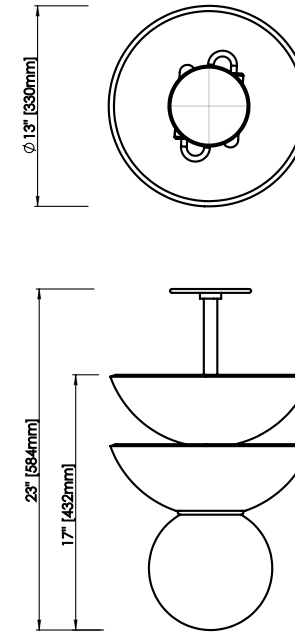

## PILAR ROUND ALABASTER PENDANT - DOUBLE

### DIMENSIONS

Length: 13 IN / 330 MM  
Width: 13 IN / 330 MM  
Height: 17 IN / 432 MM  
Min. Drop: 23 IN / 584 MM  
\*2-FT STEM LENGTH PROVIDED

### WEIGHT

19 LB / 9 KG

### LEAD TIME

10-12 weeks