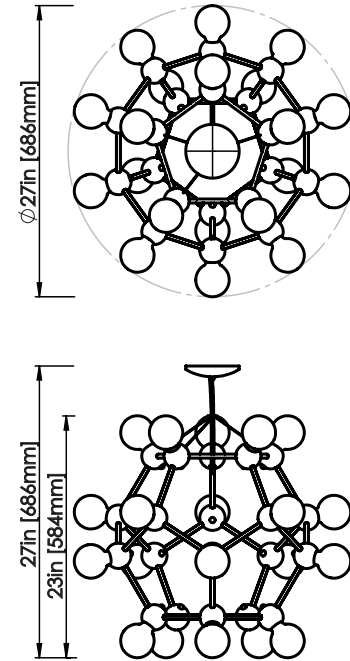

ROSIE LI

Polished brass finish shown

LINA 20 SM CHANDELIER

DIMENSIONS

Length: 27 IN / 686 MM
Width: 27 IN / 686 MM
Height: 23 IN / 584 MM
Min. Drop: 27 IN / 686 MM
*SPECIFY DESIRED DROP

MATERIALS

Brass, steel cable

FINISHES

Polished brass
Brushed brass
Polished nickel
Oil-rubbed bronze

WEIGHT

12 LB / 5.4 KG

ILLUMINATION

120V / 240V
Accepts (20) E26 / E27 bulbs
6W LED bulbs provided,
10800 lumens delivered;
Matte white finish, 2700K
Dimmable, Trailing Edge Lutron

SUSPENSION

Aircraft cable installation;
5-IN canopy w/ 6-FT cloth cord
in matching finish

CERTIFICATION

UL Dry / CE

LEAD TIME

10-12 weeks

Please inquire sales@rosieli.com for custom options.