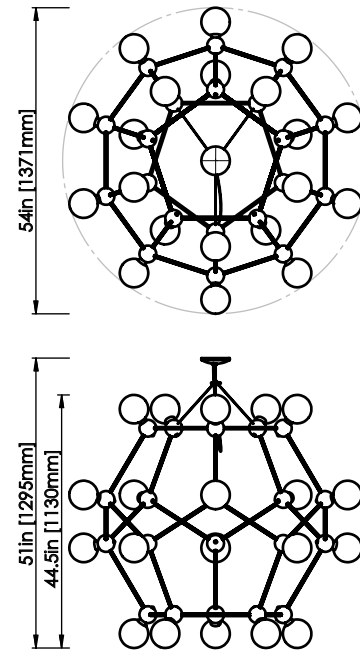

ROSIE LI

LINA 20 LG CHANDELIER

DIMENSIONS

Length: 54 IN / 1371 MM
Width: 54 IN / 1371 MM
Height: 44.5 IN / 1130 MM
Min. Drop: 51 IN / 1295 MM
*SPECIFY DESIRED DROP

MATERIALS

Brass, steel cable

FINISHES

Polished brass
Brushed brass
Polished nickel
Oil-rubbed bronze

WEIGHT

13 LB / 5.9 KG

ILLUMINATION

120V / 240V
Accepts (20) E26 / E27 bulbs
6W LED bulbs provided,
10800 lumens delivered;
Matte white finish, 2700K
Dimmable, Trailing Edge Lutron

SUSPENSION

Aircraft cable installation;
5-IN canopy w/ 6-FT cloth cord
in matching finish

CERTIFICATION

UL Dry / CE

LEAD TIME

10-12 weeks