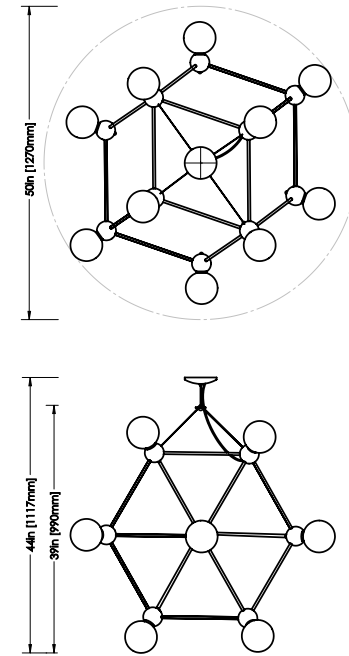

ROSIE LI

LINA 14 CHANDELIER

DIMENSIONS

Length: 50 IN / 1270 MM
Width: 50 IN / 1270 MM
Height: 39 IN / 990 MM
Min. Drop: 44 IN / 1117 MM
*SPECIFY DESIRED DROP

MATERIALS

Brass, steel cable

FINISHES

Polished brass
Brushed brass
Polished nickel
Oil-rubbed bronze

WEIGHT

11 LB / 5 KG

ILLUMINATION

120V / 240V
Accepts (14) E26 / E27 bulbs
6W LED bulbs provided,
7560 lumens delivered;
Matte white finish, 2700K
Dimmable, Trailing Edge Lutron

SUSPENSION

Aircraft cable installation;
5-IN canopy w/ 6-FT cloth cord
in matching finish