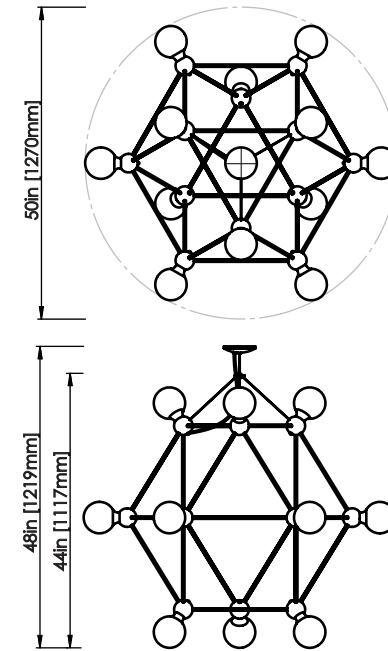

ROSIE LI

LINA 12 LG CHANDELIER

DIMENSIONS

Length: 50 IN / 1270 MM
Width: 50 IN / 1270 MM
Height: 44 IN / 1117 MM
Min. Drop: 48 IN / 1219 MM
*SPECIFY DESIRED DROP

MATERIALS

Brass, steel cable

FINISHES

Polished brass
Brushed brass
Polished nickel
Oil-rubbed bronze

WEIGHT

10 LB / 4.5 KG

ILLUMINATION

120V / 240V
Accepts (12) E26 / E27 bulbs
6W LED bulbs provided,
6480 lumens delivered;
Matte white finish, 2700K
Dimmable, Trailing Edge Lutron

SUSPENSION

Aircraft cable installation; 5-IN
canopy w/ 6-FT cloth cord in
matching finish

CERTIFICATION

UL Dry / CE

LEAD TIME

10-12 weeks