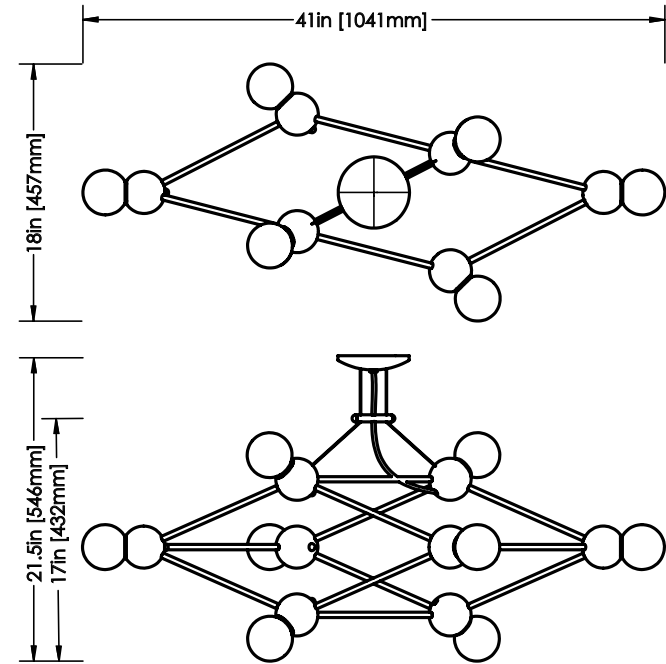

ROSIE LI

Brushed brass finish shown

LINA 08 SHEAR CHANDELIER

DIMENSIONS

Length: 41 IN / 1041 MM
Width: 18 IN / 457 MM
Height: 17 IN / 432 MM
Min. Drop: 21.5 IN / 546 MM
*SPECIFY DESIRED DROP

MATERIALS

Brass, steel cable

FINISHES

Polished brass
Brushed brass
Polished nickel
Oil-rubbed bronze

WEIGHT

7 LB / 3.2 KG

ILLUMINATION

120V / 240V
Accepts (8) E26 / E27 bulbs
6W LED bulbs provided,
4320 lumens delivered;
Matte white finish, 2700K
Dimmable, Trailing Edge Lutron

SUSPENSION

Aircraft cable installation;
5-IN canopy w/ 6-FT cloth cord
in matching finish

CERTIFICATION

UL Dry / CE

LEAD TIME

10-12 weeks