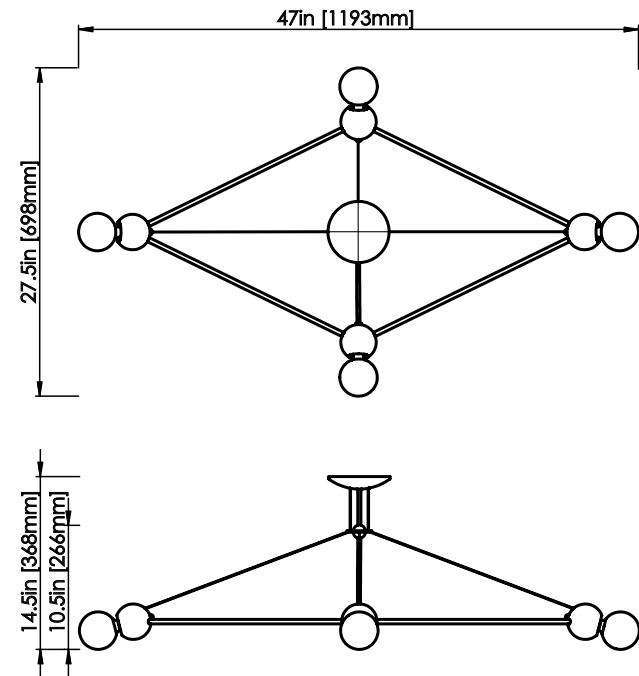

ROSIE LI

Oil-rubbed bronze finish shown

LINA 04 DIAMOND CHANDELIER

DIMENSIONS

Length: 47 IN / 1193 MM
Width: 27.5 IN / 698 MM
Height: 10.5 IN / 266 MM
Min. Drop: 14.5 IN / 368 MM
*SPECIFY DESIRED DROP

MATERIALS

Brass, steel cable

FINISHES

Polished brass
Brushed brass
Polished nickel
Oil-rubbed bronze

WEIGHT

6 LB / 2.7 KG

ILLUMINATION

120V / 240V
Accepts (4) E26 / E27 bulbs
6W LED bulbs provided,
2160 lumens delivered;
Matte white finish, 2700K
Dimmable, Trailing Edge Lutron

SUSPENSION

Aircraft cable installation;
5-IN canopy w/ 6-Ft cloth cord
in matching finish

CERTIFICATION

UL Dry / CE

LEAD TIME

8-10 weeks