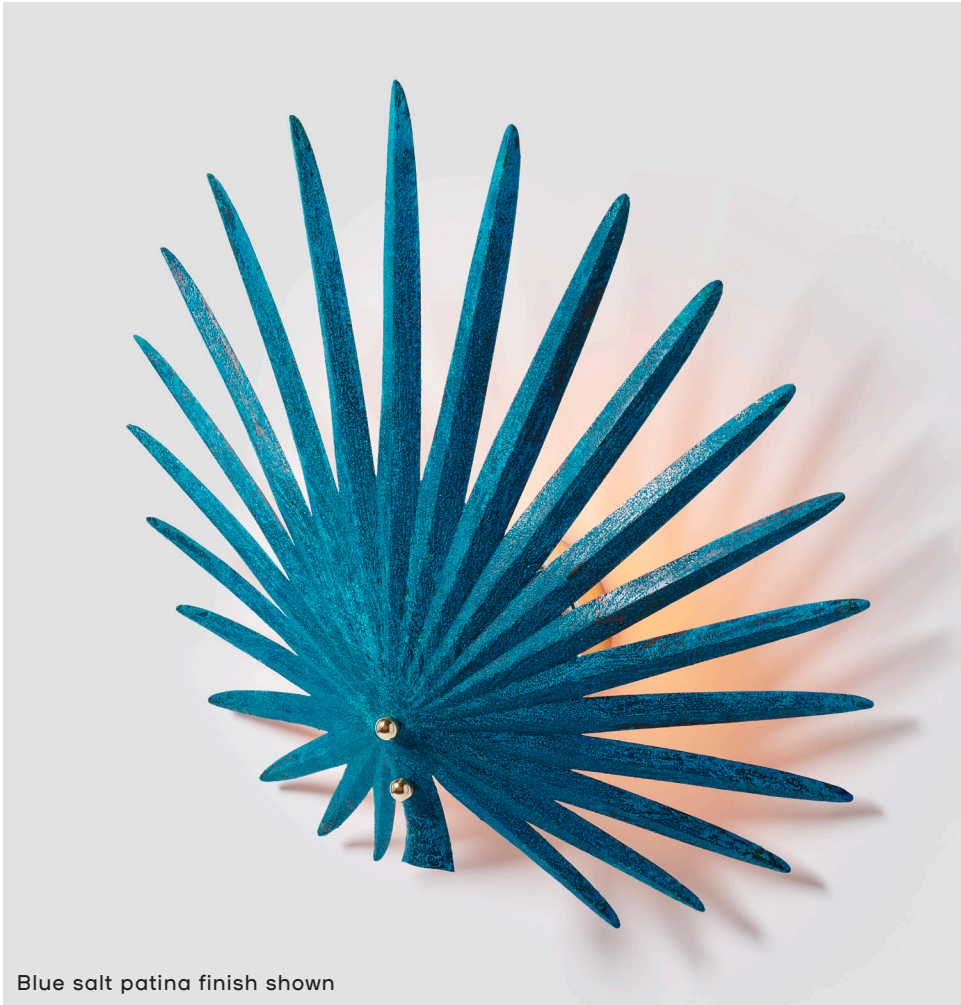

ROSIE LI

Blue salt patina finish shown

INEZ WALLMOUNT

DIMENSIONS

Length: 22 IN / 559 MM
Width: 7 IN / 178 MM
Height: 20 IN / 508 MM

MATERIALS

Copper, brass

FINISHES

Brushed copper & Brushed brass
Antique copper & Brushed brass
Brushed nickel & Polished nickel
Chalk white & Brushed brass
Blue Salt Patina & Polished brass

WEIGHT

8 LB / 3.6 KG

ILLUMINATION

120V / 240V
Accepts (1) E12 / E14 bulbs
5W LED bulb provided,
2700K color temp.
275 lumens delivered
Dimmable, Trailing Edge Lutron

CONNECTION

5-in rounded backplate
Hardwire installation

CERTIFICATION

UL Dry / CE

LEAD TIME

10-12 weeks