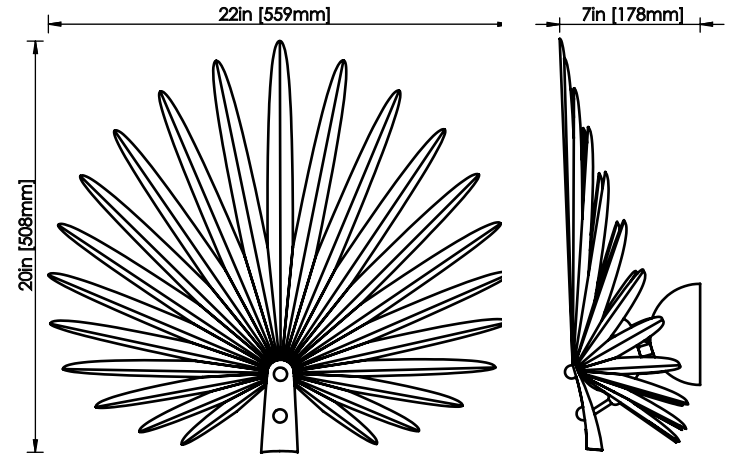

ROSIE LI

Blue salt patina finish shown

INEZ WALLMOUNT

DIMENSIONS

Length: 22 IN / 559 MM
Width: 7 IN / 178 MM
Height: 20 IN / 508 MM

MATERIALS

Copper, brass

FINISHES

Brushed copper & Brushed brass
Antique copper & Brushed brass
Brushed nickel & Polished nickel
Chalk white & Brushed brass
Blue Salt Patina & Polished brass

WEIGHT

8 LB / 3.6 KG

ILLUMINATION

120V / 240V
Accepts (1) E12 / E14 bulbs
5W LED bulb provided,
2700K color temp.
275 lumens delivered
Dimmable, Trailing Edge Lutron

CONNECTION

5-in rounded backplate
Hardwire installation

CERTIFICATION

UL Dry / CE

LEAD TIME

10-12 weeks