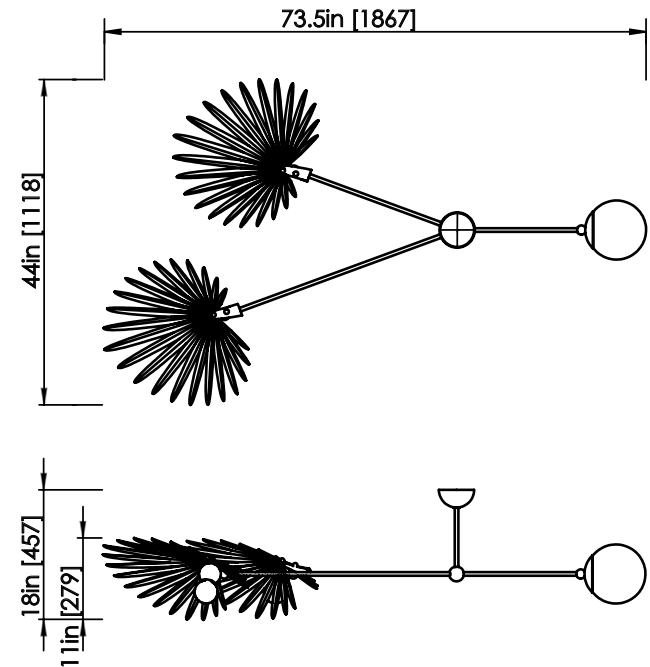

ROSIE LI

Antique copper & polished brass finish shown

INEZ CHANDELIER

DIMENSIONS

Length: 73.5 IN / 1867 MM
Width: 44 IN / 1118 MM
Height: 11 IN / 279 MM
Min. Drop: 18 IN / 457 MM
*SPECIFY DESIRED DROP

MATERIALS

Copper, brass, alabaster

FINISHES

Brushed copper & Brushed brass
Antique copper & Brushed brass
Brushed nickel & Polished nickel
Chalk white & Brushed brass

WEIGHT

40 LB / 18.1 KG

ILLUMINATION

120V / 240V
Accepts (3) E26 / E27 bulbs
6W LED bulbs provided,
2700K color temp.
1620 lumens delivered
Dimmable, Trailing Edge Lutron

SUSPENSION

5-IN canopy and stem in
matching finish

CERTIFICATION

UL Dry / CE

LEAD TIME

10-12 weeks