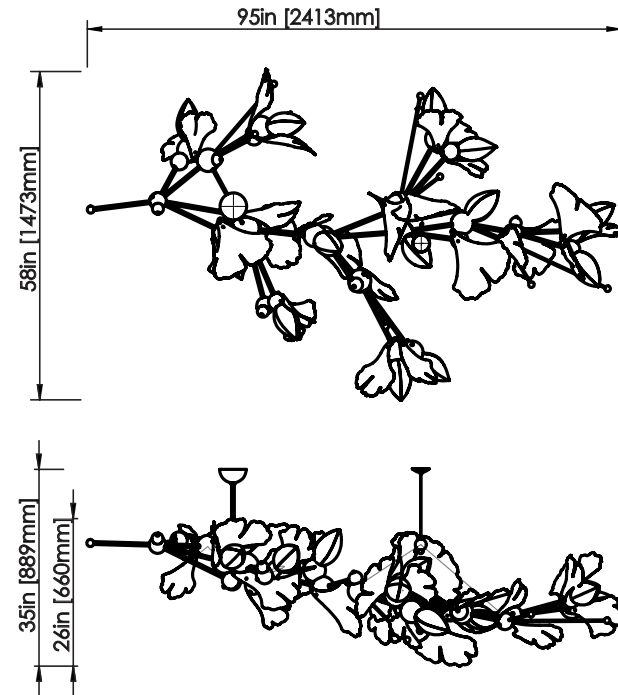

ROSIE LI

GINKGO BLOSSOM 13 CHANDELIER

DIMENSIONS

Length: 95 IN / 2413 MM
Width: 58 IN / 1473 MM
Height: 26 IN / 660 MM
Min. Drop: 35 IN / 889 MM
*SPECIFY DESIRED DROP

MATERIALS

Brass, milk glass, steel cable

FINISHES

Brushed & polished brass
Brushed & polished nickel
Oil-rubbed bronze

WEIGHT

55 LB / 25 KG

ILLUMINATION

120V / 240V
Accepts (13) E12 / E14 bulbs
3W LED bulbs provided,
2200K or 2500K color temp.
3120 / 3510 lumens delivered
Dimmable, Trailing Edge Lutron

SUSPENSION

5-IN canopy and stem, plus
second hanging point with 3-IN
canopy in matching finish

CERTIFICATION

UL Dry / CE

LEAD TIME

12-16 weeks