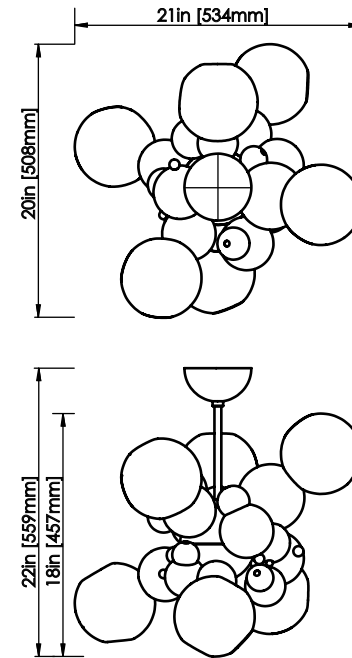

ROSIE LI

Oil-rubbed bronze w/ smoke glass finish shown

BUBBLY 06 CHANDELIER w/ GLASS

DIMENSIONS

Length: 20 IN / 508 MM
Width: 21 IN / 534 MM
Height: 18 IN / 457 MM
Min. Drop: 22 IN / 559 MM
*SPECIFY DESIRED DROP

MATERIALS

Brass, handblown glass

METAL FINISHES

Polished brass
Satin brass
Polished nickel
Oil-rubbed bronze

GLASS FINISHES

Opal
Smoke

WEIGHT

42 LB / 19 KG

ILLUMINATION

120V / 240V
Accepts (6) E12 / E14 bulbs
3W LED bulbs provided,
2500K color temp.
1620 lumens delivered
Dimmable, Trailing Edge Lutron

SUSPENSION

5.5-IN canopy and stem in
matching finish

CERTIFICATION

UL Dry / CE

LEAD TIME

10-12 weeks