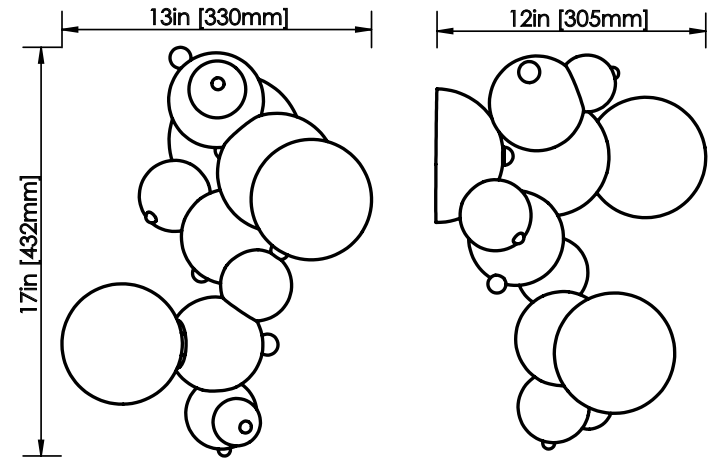

ROSIE LI

BUBBLY 02 WALLMOUNT

DIMENSIONS

Length: 12 IN / 305 MM
Width: 13 IN / 330 MM
Height: 17 IN / 432 MM

MATERIALS

Brass, glass

FINISHES

Polished brass
Satin brass
Polished nickel
Oil-rubbed bronze

WEIGHT

14 LB / 6.4 KG

ILLUMINATION

120V / 240V
Accepts (2) E12 / E14 bulbs
3W LED bulbs provided,
2500K color temp.
540 lumens delivered
Dimmable, Trailing Edge Lutron

CONNECTION

6-IN backplate
Hardwire install

CERTIFICATION

UL Dry / CE

LEAD TIME

10-12 weeks