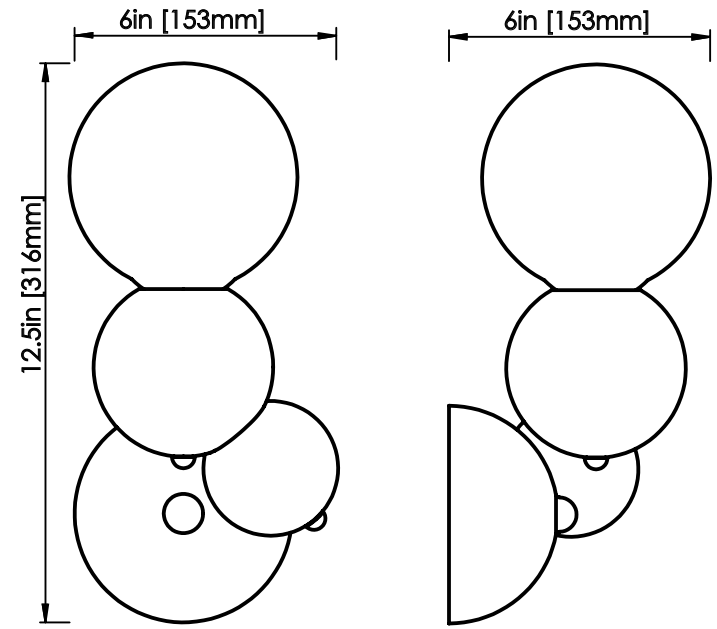

BUBBLY 01 WALLMOUNT

DIMENSIONS

Length: 6 IN / 153 MM
Width: 6 IN / 153 MM
Height: 12.5 IN / 316 MM

MATERIALS

Brass, glass

FINISHES

Polished brass
Satin brass
Polished nickel
Oil-rubbed bronze

WEIGHT

4 LB / 1.8 KG

ILLUMINATION

120V / 240V
Accepts (1) E12 / E14 bulbs
3W LED bulbs provided
2500K color temp
270 lumens delivered
Dimmable, Trailing Edge Lutron

CONNECTION

5-IN backplate
Hardwire install

CERTIFICATION

UL Dry / CE

LEAD TIME

6-8 weeks