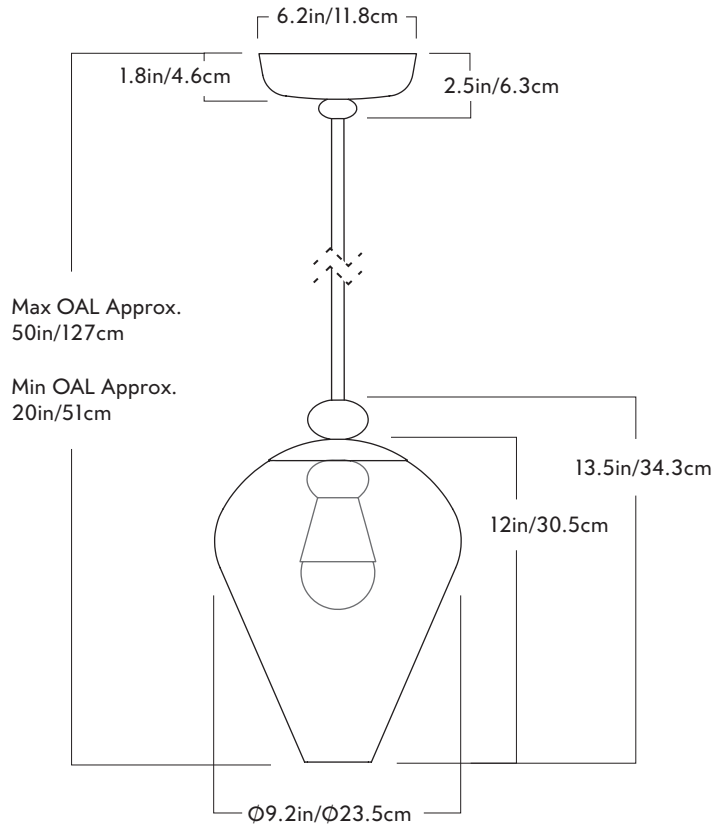

Roll & Hill

Pendant 03 - Globe

Series
The Roll & Hill Pendant

Product
Pendant 03 - Globe

Dimensions
Dia 9.8in/25cm x H 11.5in/29.2cm

Weight
11.2lb/5kg

Materials
Brass, Glass

Finishes/Colors
Oil Rubbed Bronze, Brass

Canopy
6-inch round in matching metal finish

Ceiling Slope
0° mounting slope.
Up to 90° variable hang-straight
available upon request.

Driver location
Driver located in canopy

Certifications
UL, cUL (120V)
CE (240V)

Fixture Mounting

Designed to be mounted on standard
4in. Electrical Box.
Two #8-32 screws included.
Additional mounting hardware provided
for 240V versions.

Roll & Hill

Pendant 03 - Tulip

Series
The Roll & Hill Pendant

Product
Pendant 03 - Tulip

Dimensions
Dia 9.2in/23.5cm x H 13.5in/34.3cm

Weight
12.2lb/5.5kg

Materials
Brass, Glass

Finishes/Colors
Oil Rubbed Bronze, Brass

Glass Color/Texture
Peach/Pineapple, Fume/Ripple,
Opal/Smooth