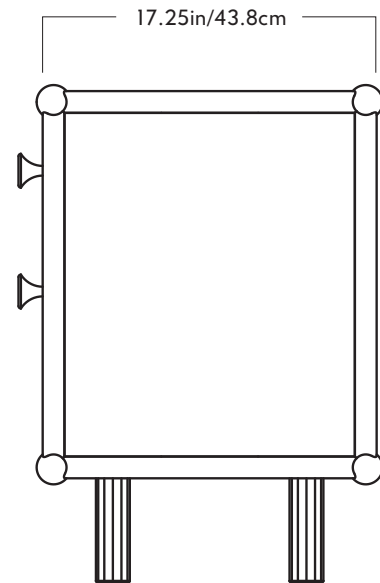

Roll & Hill

triode

28 rue Jacob 75006 Paris contact@triodedesign.com
+33 (0)1 43 29 40 05 www.triodedesign.com

Lafayette Bedside Table

Materials
Hard Maple, Black Walnut, or White Oak
Drawer Boxes: Hard Maple

Dimensions
W 26in/66cm H 25.25in/64.1cm D 17.25in/43.8cm

Weight
74lb/33.5kg
**Product weights may vary by wood material*

Jason Miller Studio

Wood Finishes
Natural Oil

Metal Finishes
Unlacquered Brass

Upholstery
N/A