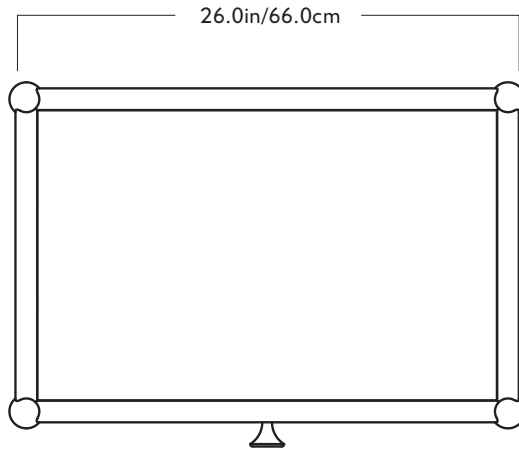

Roll & Hill

triode

28 rue Jacob 75006 Paris contact@triodedesign.com
+33 (0)1 43 29 40 05 www.triodedesign.com

Lafayette Bedside Table

Materials
Hard Maple, Black Walnut, or White Oak
Drawer Boxes: Hard Maple

Dimensions
W 26in/66cm H 25.25in/64.1cm D 17.25in/43.8cm

Weight
74lb/33.5kg
**Product weights may vary by wood material*

Jason Miller Studio

Wood Finishes
Natural Oil

Metal Finishes
Unlacquered Brass

Upholstery
N/A