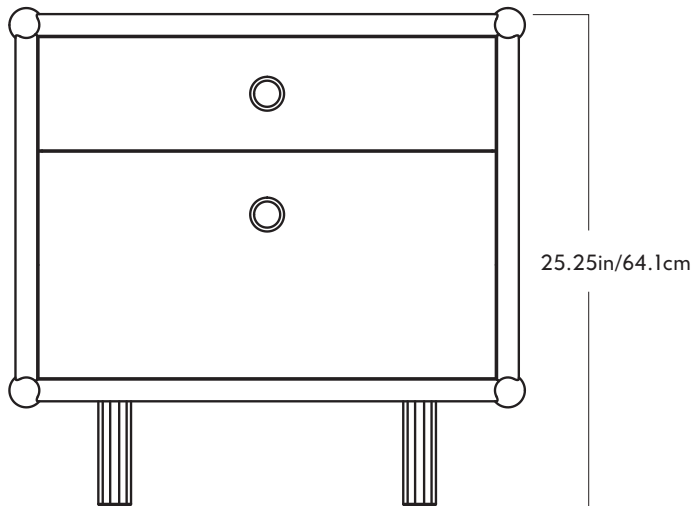

Roll & Hill

triode

28 rue Jacob 75006 Paris contact@triodedesign.com
+33 (0)1 43 29 40 05 www.triodedesign.com

Lafayette Bedside Table

Materials
Hard Maple, Black Walnut, or White Oak
Drawer Boxes: Hard Maple

Dimensions
W 26in/66cm H 25.25in/64.1cm D 17.25in/43.8cm

Weight
74lb/33.5kg
**Product weights may vary by wood material*

Jason Miller Studio

Wood Finishes
Natural Oil

Metal Finishes
Unlacquered Brass

Upholstery
N/A