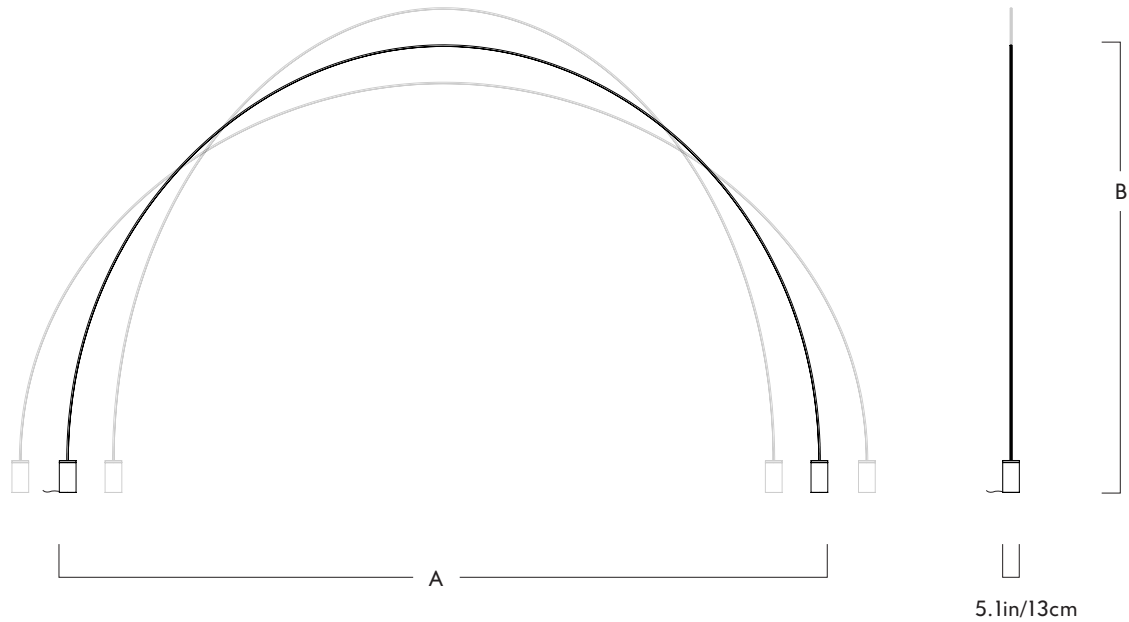

Pole

02 - Floor to Floor - 8 Sections

Series
Pole

Materials
Aluminum, steel, silicone

120V/240V Illumination
Integrated LED
Wattage: 14.4 Watts
Lumens: 800 Lumens
Color Temperature: 2700K, 90CRI
LED Lifetime: 70,000 Hours

Product
02 - Floor to Floor - 8 Sections

Metal Finishes
Black

Dimensions

	A	B
Min.	195in / 495cm	143in / 363cm
Preferred	222in / 564cm	132in / 335cm
Max.	250in / 635cm	121in / 307cm

Bases
(x2) L 5.1in/13cm x W 5.1in/13cm x H 9.9in/25.1cm cylindrical bases in matching metal finish (appx. 35lbs)

Dimming
Optional

Weight
80.8lb/36.6kg

Cord
7feet / 2.1m with Universal Wall Plug Power Supply with interchangeable AC Adaptors (Australian type, U.K. type, European type, U.S. type). Comes with no On/Off Switch

Certifications
UL, cUL (120V)