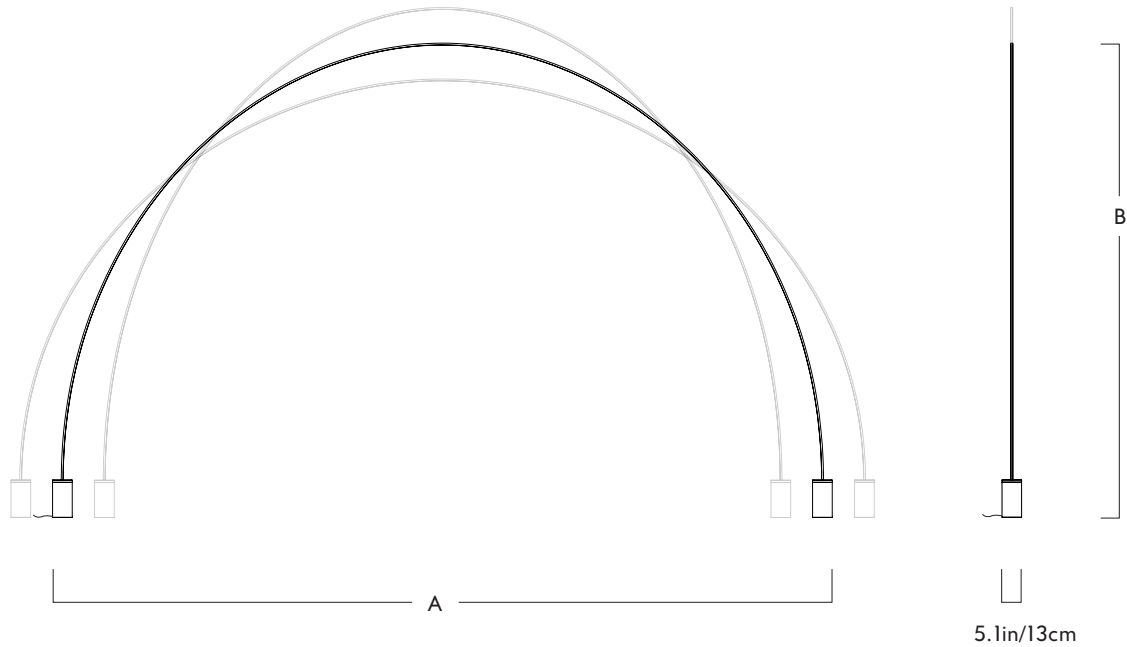

Pole

02 - Floor to Floor - 7 Sections

Series
Pole

Materials
Aluminum, steel, silicone

120V/240V Illumination
Integrated LED
Wattage: 12.8 Watts
Lumens: 700 Lumens
Color Temperature: 2700K, 90CRI
LED Lifetime: 70,000 Hours

Product
02 - Floor to Floor - 7 Sections

Metal Finishes
Black

Dimming
Optional

<u>Dimensions</u>		
	A	B
Min.	170in / 432cm	128in / 325cm
Preferred	191in / 485cm	119in / 302cm
Max.	212in / 538cm	110in / 279cm

Bases
(x2) L 5.1in/13cm x W 5.1in/13cm x H 9.9in/25.1cm cylindrical bases in matching metal finish (appx. 35lbs)

Weight
80.2lb/36.4kg

Cord
7feet / 2.1m with Universal Wall Plug Power Supply with interchangeable AC Adaptors (Australian type, U.K. type, European type, U.S. type). Comes with no On/Off Switch

Certifications
UL, cUL (120V)
CE (240V)