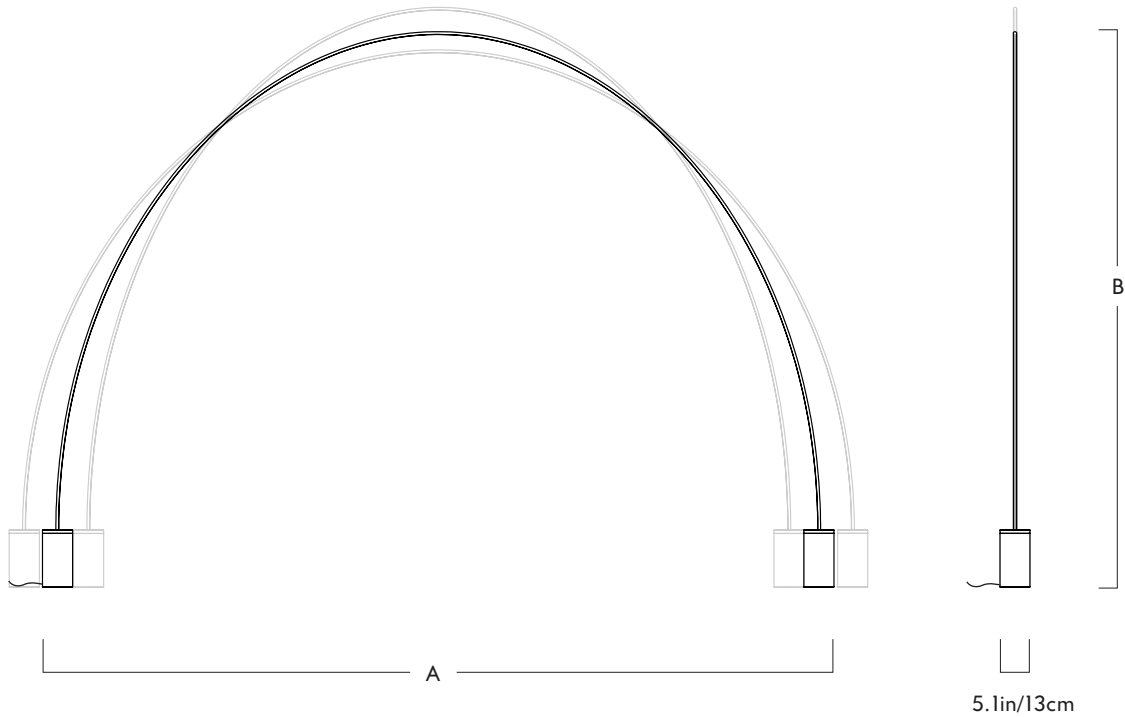

Pole

02 - Floor to Floor - 5 Sections

Series
Pole

Materials
Aluminum, steel, silicone

120V/240V Illumination
Integrated LED
Wattage: 9 Watts
Lumens: 500 Lumens
Color Temperature: 2700K, 90CRI
LED Lifetime: 70,000 Hours

Product
02 - Floor to Floor - 5 Sections

Metal Finishes
Black

Dimming
Optional

Dimensions

	A	B
Min.	115in / 292cm	95in / 241cm
Preferred	125in / 317cm	91in / 231cm
Max.	136in / 345cm	88in / 224cm

Bases
(x2) L 5.1in/13cm x W 5.1in/13cm x H 9.9in/25.1cm cylindrical bases in matching metal finish (appx. 35lbs)

Weight
79lb/35.8kg

Cord
7feet / 2.1m with Universal Wall Plug Power Supply with interchangeable AC Adaptors (Australian type, U.K. type, European type, U.S. type). Comes with no On/Off Switch

Certifications
UL, cUL (120V)
CE (240V)