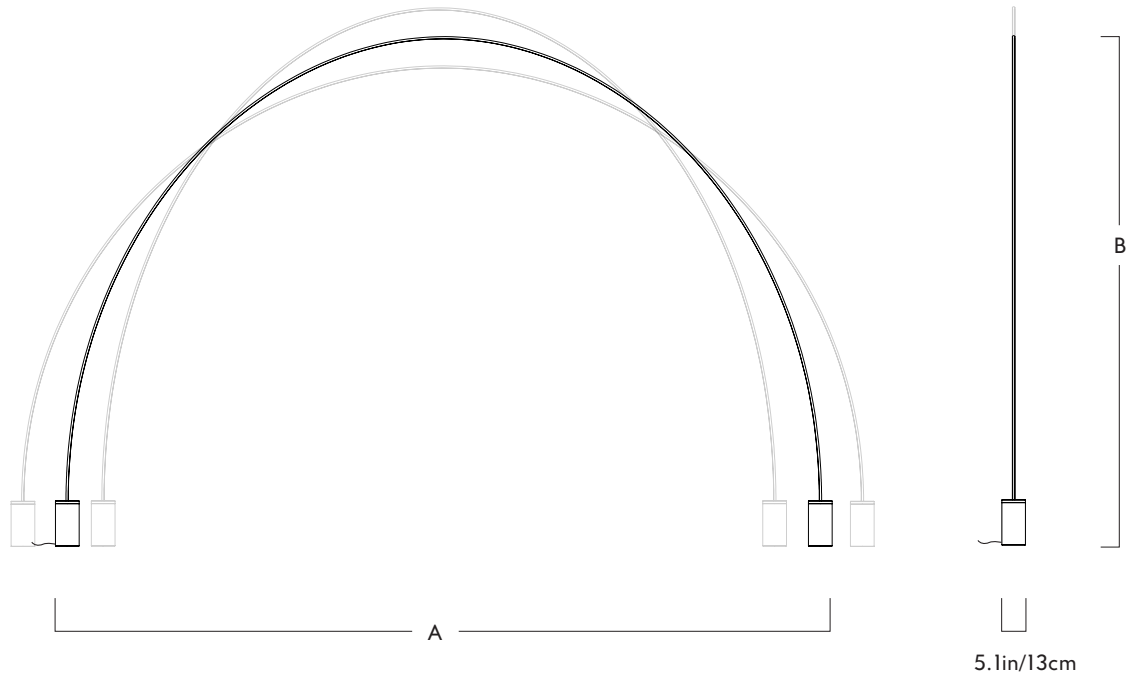

Pole

02 - Floor to Floor - 6 Sections

Series
Pole

Materials
Aluminum, steel, silicone

120V/240V Illumination
Integrated LED
Wattage: 10.8 Watts
Lumens: 600 Lumens
Color Temperature: 2700K, 90CRI
LED Lifetime: 70,000 Hours

Product
02 - Floor to Floor - 6 Sections

Metal Finishes
Black

Dimming
Optional

Dimensions

	A	B
Min.	140in / 356cm	112in / 284cm
Preferred	157in / 399cm	106in / 269cm
Max.	175in / 445cm	100in / 254cm

Bases
(x2) L 5.1in/13cm x W 5.1in/13cm x H 9.9in/25.1cm cylindrical bases in matching metal finish (appx. 35lbs)

Weight
79.6lb/36.1kg

Cord
7feet / 2.1m with Universal Wall Plug Power Supply with interchangeable AC Adaptors (Australian type, U.K. type, European type, U.S. type). Comes with no On/Off Switch

Certifications
UL, cUL (120V)
CE (240V)