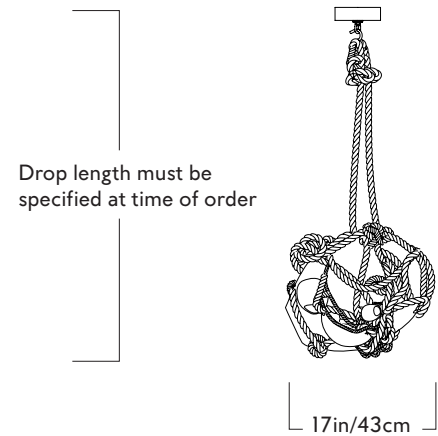

## Knotty Bubbles

Series  
Knotty Bubbles

Product  
Chain - 1 Lg 2 Sm Bubbles

Dimensions  
Appx. L specified at time of order x  
W 17in/43cm x H specified at time of  
order

Weight  
40lb/18kg

## Chain - 1 Lg 2 Sm Bubbles

Materials  
Glass, rope, marine hardware

Finishes  
Khaki, white / clear, opal

Suspension  
Rope and marine hardware; length and  
drop length must be specified at time of  
order