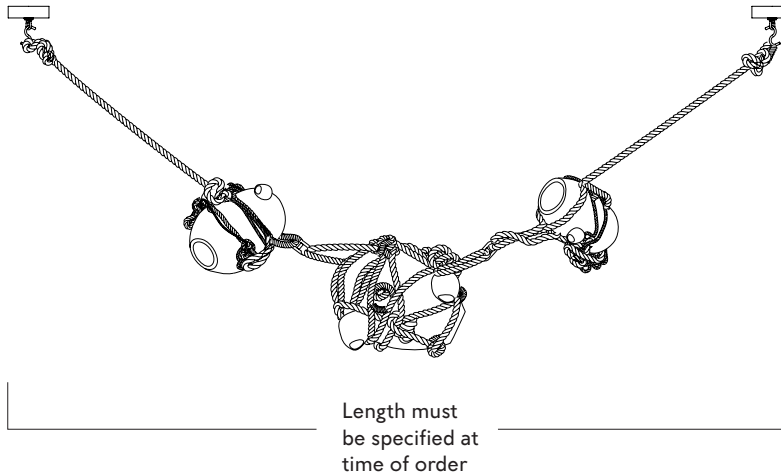

## Knotty Bubbles

Series  
Knotty Bubbles

Product  
Chain - 1 Lg 2 Sm Bubbles

Dimensions  
Appx. L specified at time of order x  
W 17in/43cm x H specified at time of  
order

Weight  
40lb/18kg

## Chain - 1 Lg 2 Sm Bubbles

Materials  
Glass, rope, marine hardware

Finishes  
Khaki, white / clear, opal

Suspension  
Rope and marine hardware; length and  
drop length must be specified at time of  
order

Canopy  
(x2) 5-inch round canopies in antique  
brass finish

Certifications  
UL, cUL (120V) CE, CB (240V)