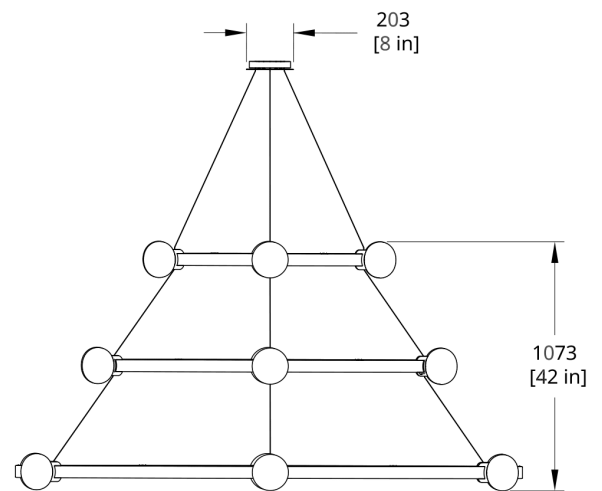

C468-666 Cinema Chandelier Dimension