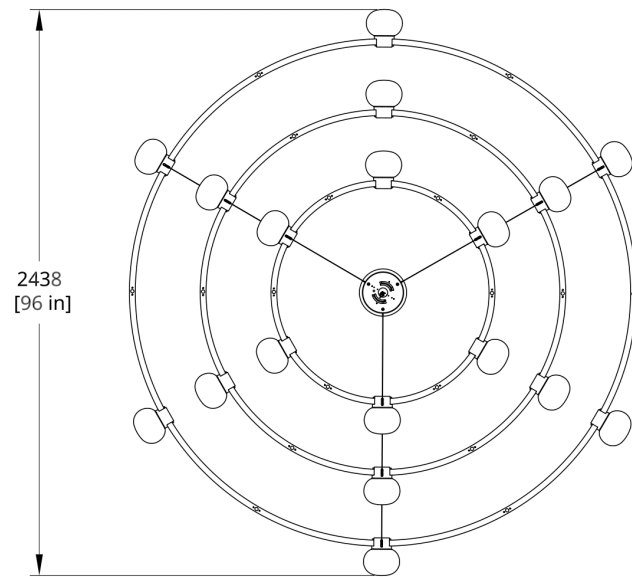

Suitable for Damp Locations

SUSPENSION

White 5" round flat canopy x 3 (Contact your sales rep for more info)

Standard 72" cable and white power cord. Standard Hang Height 66". Minimum Hang Height 6".

Cord/cable extension available (up to 150"). Field trimmable

PRODUCT DIMENSIONS

96ØD x 42 in

DIMENSIONAL WEIGHT

783 lbs

YOUR PRODUCT CODE

C468-121212-PF14-27-120_TM_DEX

Specification Logic

GLOBE

COLOR TEMPERATURE

2700K (warm white)	27
3000K (soft white)	30
3500K (neutral white)	35

INPUT / CONTROL / POWER

110-120V Input TRIAC / ELV / 0-10V, 1% dimming	120_TM_DEX
220-240V Input 0-10V, 1% Dimming	220_10_DEX
110-277V Input 0-10V, 0.1% dimming	277_10_DEX
110-277V Input DALI, 0.1% dimming	277_DL_DEX

Drawings

C468-121212 Cinema Chandelier Dimension

C468-666 Cinema Chandelier Dimension

Generate Date: Thu Nov 18 2021