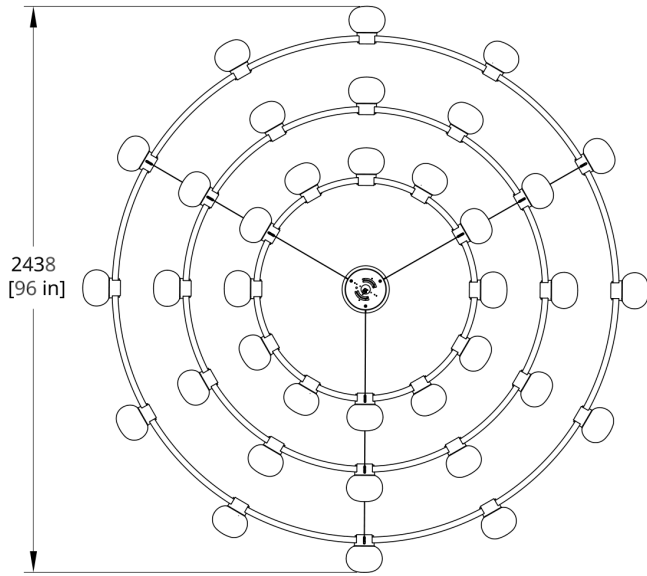

Drawings

C468-121212 Cinema Chandelier Dimension