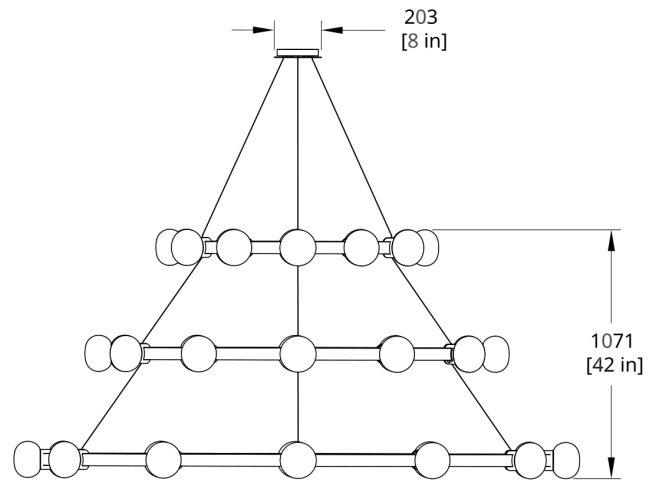

Drawings

C468-121212 Cinema Chandelier Dimension