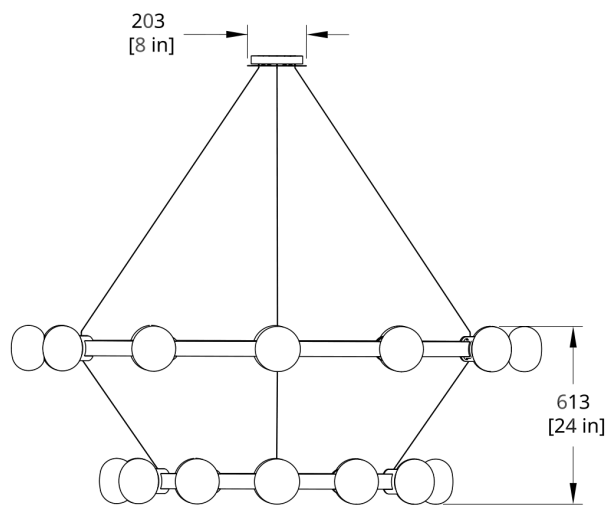

Drawings

C64-1212 Cinema Chandelier Dimension