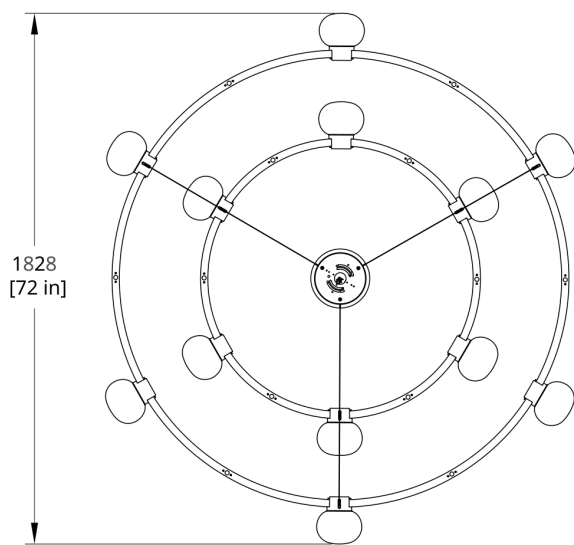

Power Consumption 12 Globes 108W | 24 Globes 216W Power ConsumptPower

Consumption 12 Globes 108W; 24 Globes 216W

90 CRI

LED LIFESPAN

50k hours

PATENT FILE NUMBER

Patent Number D825,090, D876,701, D851,806, D901,063

CERTIFICATION

UL Listed

Suitable for Damp Locations

SUSPENSION

White 5" round flat canopy x 3 (Contact your sales rep for more info)

Standard 72" cable and white power cord. Standard Hang Height 66". Minimum Hang Height 6".

Cord/cable extension available (up to 150"). Field trimmable

PRODUCT DIMENSIONS

72 ØD x 24 in

DIMENSIONAL WEIGHT

446 lbs

YOUR PRODUCT CODE

C64-1212-PF11-27-120_TM_DEX

Specification Logic

Drawings

C64-1212 Cinema Chandelier Dimension

C64-66 Cinema Chandelier Dimension

Generate Date: Thu Nov 18 2021