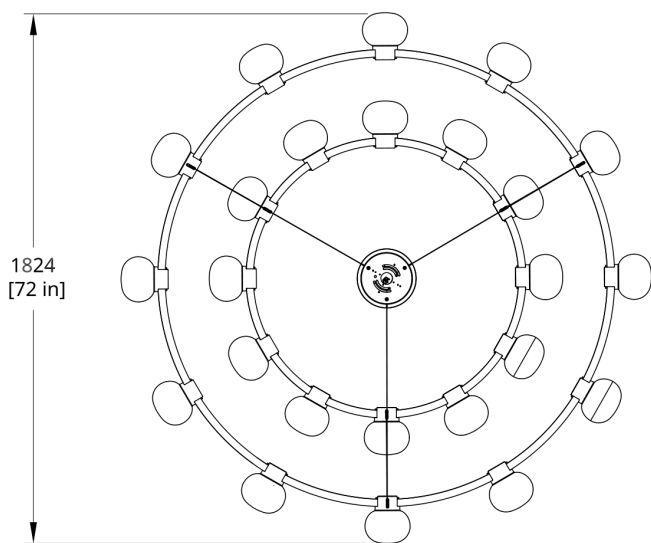

Drawings

C64-1212 Cinema Chandelier Dimension