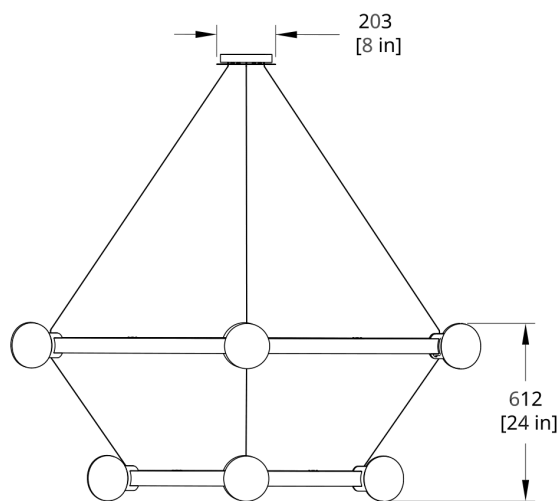

C64-66 Cinema Chandelier Dimension