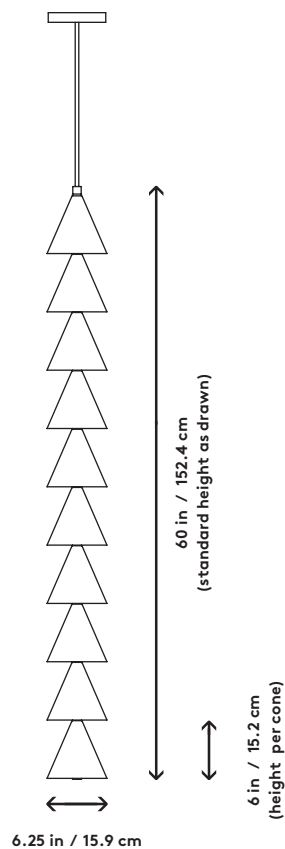

Legato Single String
Luca Nichetto, 2018

Product Type	Pendant
Materials	Aluminum, brass, acrylic
Dimensions	<i>Height dependent upon configuration</i> Standard configuration: 10 cones L 6.25" x W 6.25" x H 60" (std config) L 15.9cm x W 15.9cm x H 152cm (std config) L 6.25" x W 6.25" x H 6" (per cone) L 15.9cm x W 15.9cm x H 15.2cm (per cone)
Finishes	• Textured Graphite
Weight	<i>Dependent upon configuration</i> 20 lbs / 9 kgs total (std config) 1.7 lbs / 0.8 kgs (per cone)
Shipping	<i>Dependent upon configuration</i> L 36" x W 18" x H 18" (std config) L 92cm x W 46cm x H 46cm (std config)
Shipping Weight	<i>Dependent upon configuration</i> 35 lbs / 15.9 kgs (std config) 2 lbs / 1 kgs (per cone)
Lead Time	12-16 weeks
Light Source	Integrated LED 2700K 5800 lumens / 36 watts (std config) 580 lm / 3.6 watts (per cone)
LED Driver	<i>Dependent upon configuration</i> 2-16 cones: VZM060W-24 17-19 cones: VZM100W-24 19 cones maximum 120-277 VAC input voltage
Dimming	0-10V
Canopy	Dia 8" x H 1" Dia 20.3 cm x H 2.5 cm
Drop Length	36" / 91.4 cm drop provided. Custom drops are made per order and cannot be adjusted on site. Drops longer than 36" will incur an additional fee.

UPON ORDERING THIS FIXTURE

Specify the required drop length and number of cones.

Specify the orientation of the cones:

- Diffusers facing up
- Diffusers facing down
- Combination up-facing & down-facing