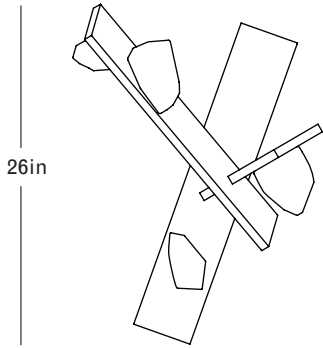

Front

Finish Palette

Unique stone finishes available by request.

Specifications

DIMENSIONS

Height: 26in / 66cm

Width: 19in / 48cm

Depth: 12in / 30cm

Weight: 12lb / 5.5kg*

*Stone finishes may increase weight

BACKPLATE

L24in x W4.5in x D.625in

MATERIALS

Aluminum, mold-blown glass.

BULBS

G4 / 12v / 1.2w / 2700k / dimmable LED,
transformer provided

Maximum Fixture Wattage: 4.8w

Inspiration

Inspired by its namesake galaxy, Andromeda feels as if it has erupted into form—luminous, architectural, and charged with motion. Intersecting planes sit in uneasy balance, holding expansion and contraction at once; each piece hovers between stillness and movement, poised between the physical and the sublime.