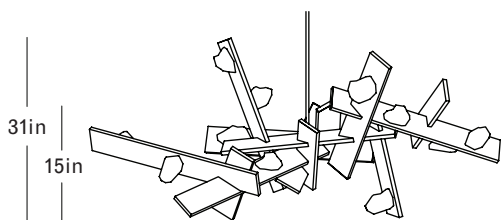

Front

Finish Palette

Unique stone finishes available by request.

Specifications

DIMENSIONS

Height: 31in / 79cm

Width: 70in / 178cm

Depth: 34in / 86cm

Minimum Drop: 35in / 90cm

Weight: 45lb / 20.5kg*

*Stone finishes may increase weight

SUSPENSION

Ships with 36in or 72in stem, can be cut to length on site

CANOPY

L5in x W5in x H.75in

MATERIALS

Aluminum, mold-blown glass.

BULBS

G4 / 12v / 1.2w / 2700k / dimmable LED,

transformer provided

Maximum Fixture Wattage: 18w

Inspiration

Inspired by its namesake galaxy, Andromeda feels as if it has erupted into form—luminous, architectural, and charged with motion. Intersecting planes sit in uneasy balance, holding expansion and contraction at once; each piece hovers between stillness and movement, poised between the physical and the sublime.