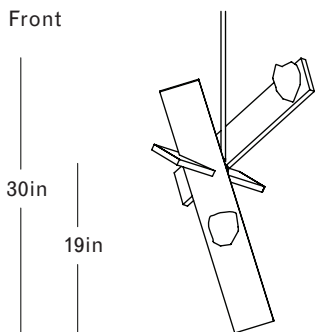

Custom Brown Emperor Marble
Quartz White Glass