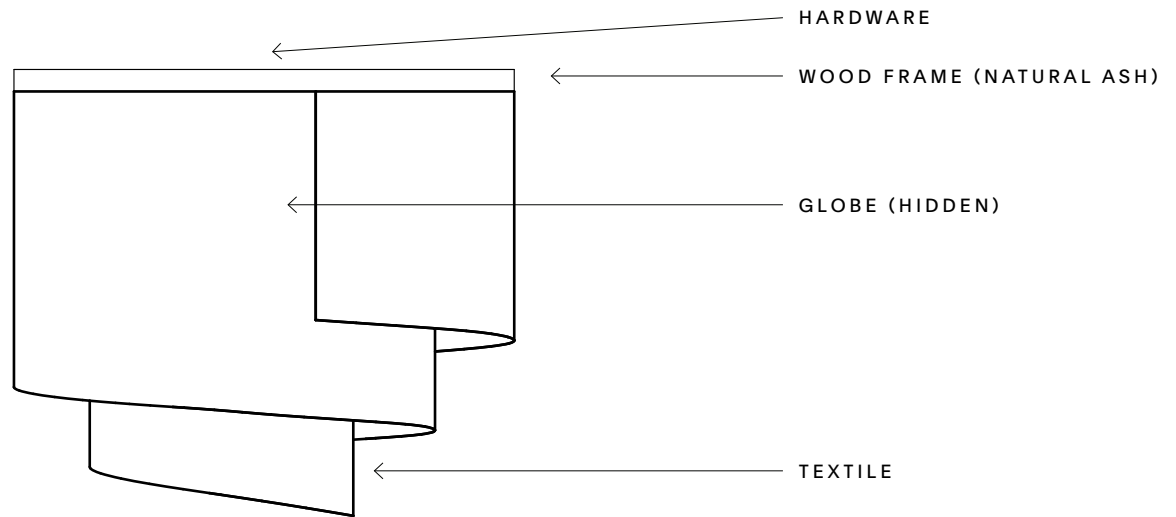

Altostratus Surface Mount

MATERIAL OPTIONS

*A vast array of custom materials and finishes are available for most products upon request.

HARDWARE & CANOPY

TEXTILES