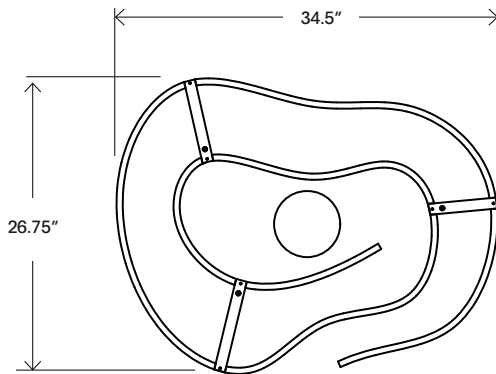

Altostratus Surface Mount

APPEARANCE

| | |
|-----------|-----------------------------|
| Materials | Textile, natural ash, brass |
| Finishes | See Material Options page |
| Customize | Textiles, Frame sizing |

TECHNICAL

| | |
|---------------|---|
| Socket / Lamp | E26/ E27 base, G16.5/ A15 bulb |
| Watt / Volt | Recommended up to 25w; up to 300v |
| Lamp detail | variable, 1200 lumens, 2700 kelvin, 50000 hours |
| Dimmer | ELV or 0-10V |
| Certification | UL certified |
| Weight | 7 lbs. |