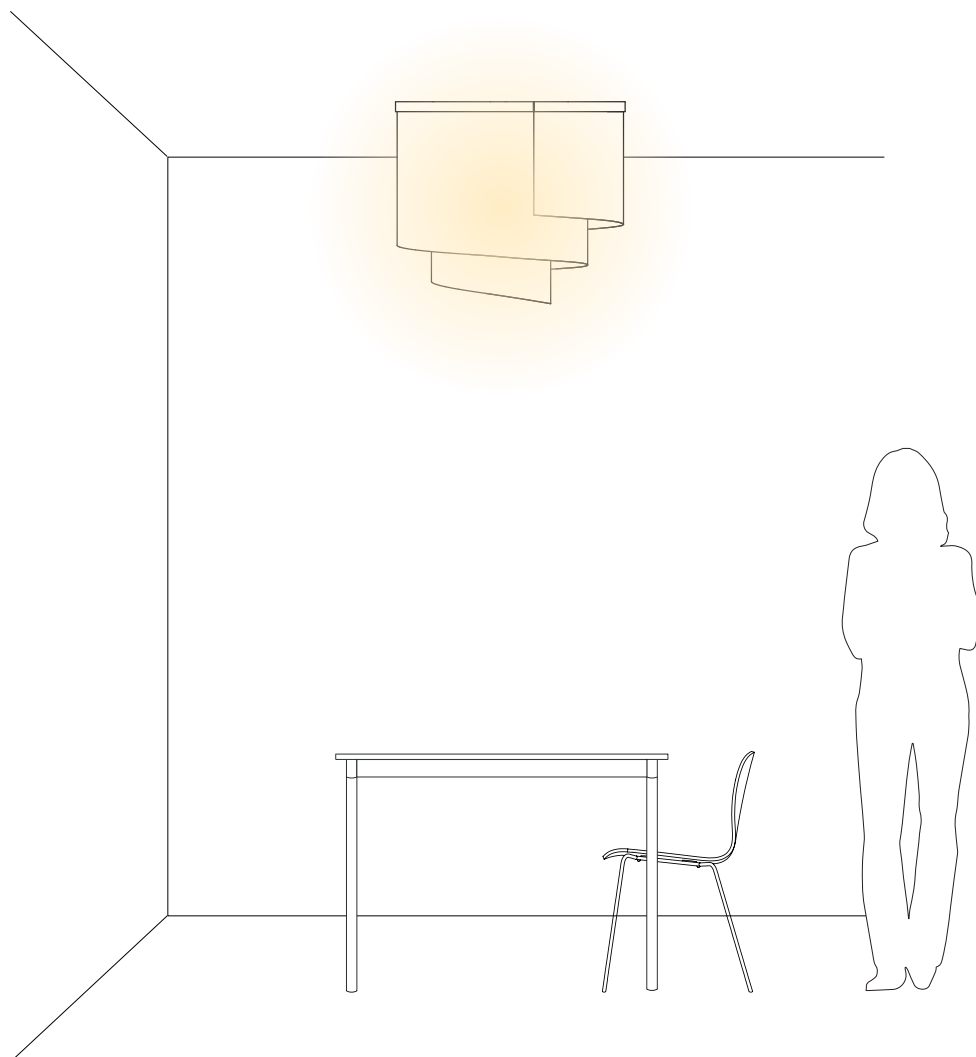

Altostratus Surface Mount

APPEARANCE

| | |
|-----------|-----------------------------|
| Materials | Textile, natural ash, brass |
| Finishes | See Material Options page |
| Customize | Textiles, Frame sizing |

Altostratus Surface Mount

REC. USE / SPACES

Ambient/accent lighting
Dining table
Living room
Stairwell
Entrance
Lobby

PREPARE FOR INSTALL

This is a line voltage fixture compatible with all dimming types. Direct wire to suitable supply lines.

A single junction box is required located according to installation instructions.

BULB

Included

E26/ E27 socket
with A15 bulb
up to 300v
12 Watts

COLOR TEMP

2700K

LUMENS SCALE

1200lm
*this is a diffused
fixture with a soft
warm ambient glow