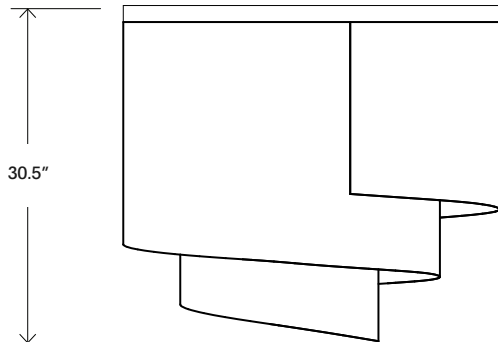

Altostratus Surface Mount

APPEARANCE

Materials	Textile, natural ash, brass
Finishes	See Material Options page
Customize	Textiles, Frame sizing

TECHNICAL

Socket / Lamp	E26/ E27 base, G16.5/ A15 bulb
Watt / Volt	Recommended up to 25w; up to 300v
Lamp detail	variable, 1200 lumens, 2700 kelvin, 50000 hours
Dimmer	ELV or 0-10V
Certification	UL certified
Weight	7 lbs.