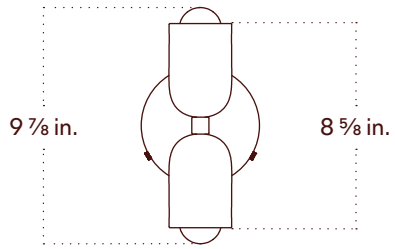

Front View

Side View