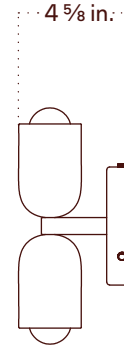

Front View

Side View

Top View

Isometric View