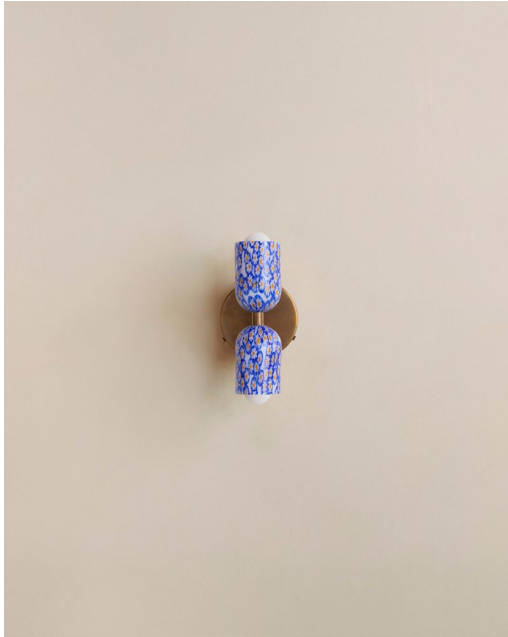

Murano Glass Up Down Sconce

Technical Specifications

Materials	Brass, Glass
Product weight	1.5 lbs
Lead time	8 weeks
Bulbs included (2)	E12 / 120 V / 4.0 W / 220 lm 2200 K - 3000 K / warm on dim
Dimmer	TRIAC
Max wattage	20 W
Certifications	cULus listed, cETLus listed, damp-rated

Notes

1. This fixture may be installed horizontally if desired
2. This fixture features handcrafted glass, and each piece exhibits natural variation in its pattern. These variations are part of the handmade process and contribute to the unique character of each fixture. Pattern differences are not defects but rather a reflection of authentic craftsmanship.