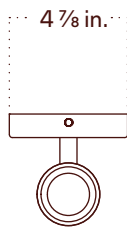

Murano Glass Up Down Sconce

Technical Specifications

Materials	Brass, Glass
Product weight	1.5 lbs
Lead time	8 weeks
Bulbs included (2)	E12 / 120 V / 4.0 W / 220 lm 2200 K - 3000 K / warm on dim
Dimmer	TRIAC
Max wattage	20 W
Certifications	cULus listed, cETLus listed, damp-rated

Notes

1. This fixture may be installed horizontally if desired
2. This fixture features handcrafted glass, and each piece exhibits natural variation in its pattern. These variations are part of the handmade process and contribute to the unique character of each fixture. Pattern differences are not defects but rather a reflection of authentic craftsmanship.

Updated

April 10, 2026

Front View

Side View

Top View

Isometric View

Finish Options

Brass, glass, and ceramic samples made or finished by hand may exhibit variability. Available for purchase at incommonwith.com/finishes.