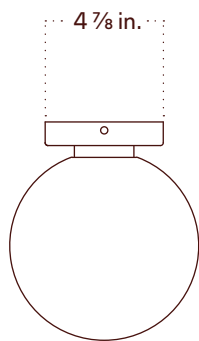

## Technical Specifications

Materials	Steel or brass, glass
Product weight	2.75 lbs
Lead time	8 weeks
Integrated LED	545 lm / 1800 K - 3000 K / 6.2 W / 95+ CRI / warm on dim
Input Voltage	120 V, 240 V or 277V
Dimmer	TRIAC, ELV or 0-10 V
Certifications	cULus listed, cETLus listed, damp-rated

Updated

April 10, 2026

Front View

Side View

Front View: Ceiling Installation

Isometric View