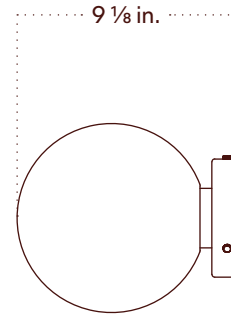

Updated

April 10, 2026

Front View

Side View

Front View: Ceiling Installation

Isometric View

## Technical Specifications

Materials	Steel or brass, glass
Product weight	2.75 lbs
Lead time	8 weeks
Integrated LED	545 lm / 1800 K - 3000 K / 6.2 W / 95+ CRI / warm on dim
Input Voltage	120 V, 240 V or 277V
Dimmer	TRIAC, ELV or 0-10 V
Certifications	cULus listed, cETLus listed, damp-rated

## Notes

1. This fixture can be installed on a wall or ceiling.
2. The LED lifetime is 50,000 hours.
3. The driver, (class 2 power unit) is included with the fixture and can be installed inside of the J-box with a minimum depth of 1 1/2" or remotely.
4. This fixture is designed so the LED board can be replaced when it reaches its lifetime.
5. This fixture has handmade elements and may exhibit variability within the same piece. These variations are inherent in the production process and are not to be considered as defects. We do our best to maintain a consistent product while honoring handmade craftsmanship.