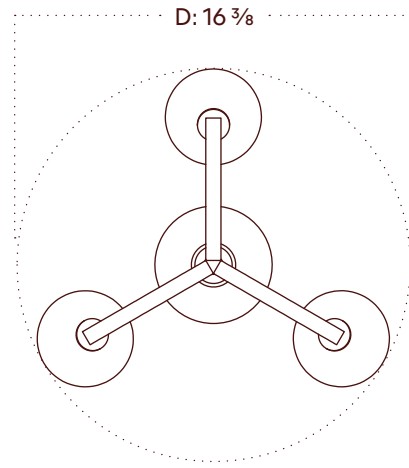

Bottom View