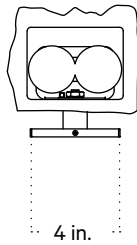

Bottom View