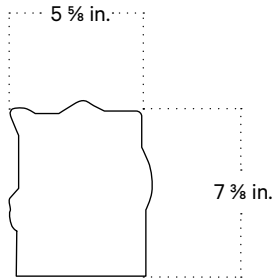

Front View

Side View

Bottom View

Isometric View