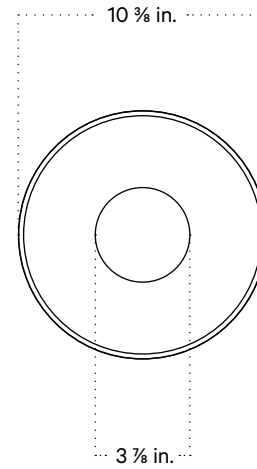

Bottom View