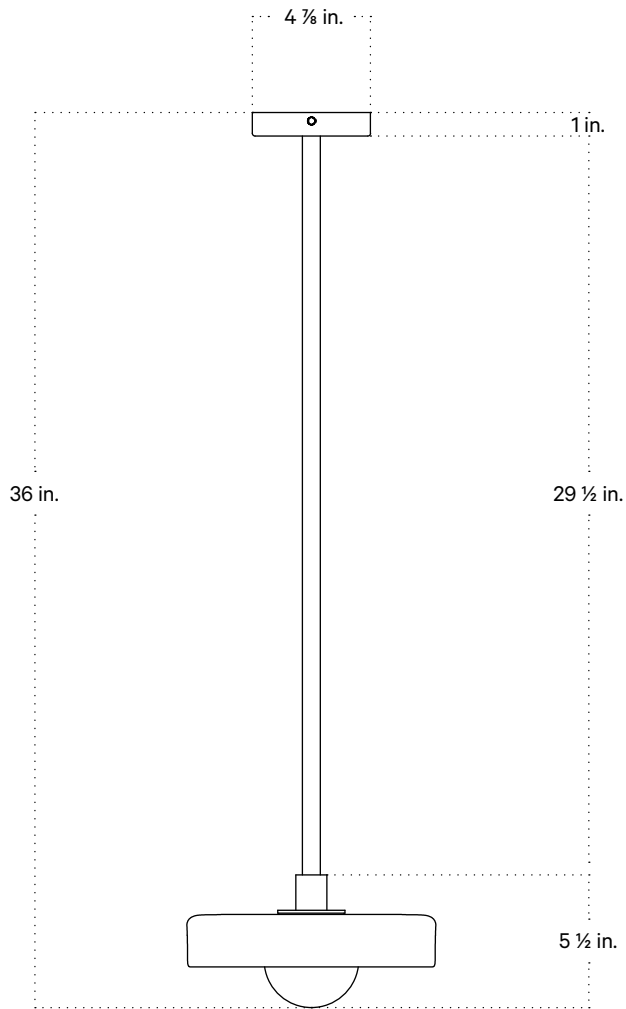

Front View

Bottom View

Isometric View