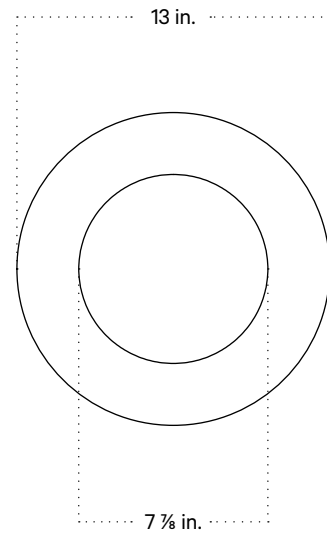

## Technical Specifications

Materials	Brass, glass
Product weight	4.25 lbs
Lead time	4 weeks
Bulbs included (1)	E12 / 120 V / 5.0 W / 550 lm 2700 K / dimmable
Dimmer	TRIAC
Suspention type	Cord
Max wattage	10 W
Certifications	UL listed, damp-rated

Updated June 14, 2023

Front View

Bottom View

Isometric View