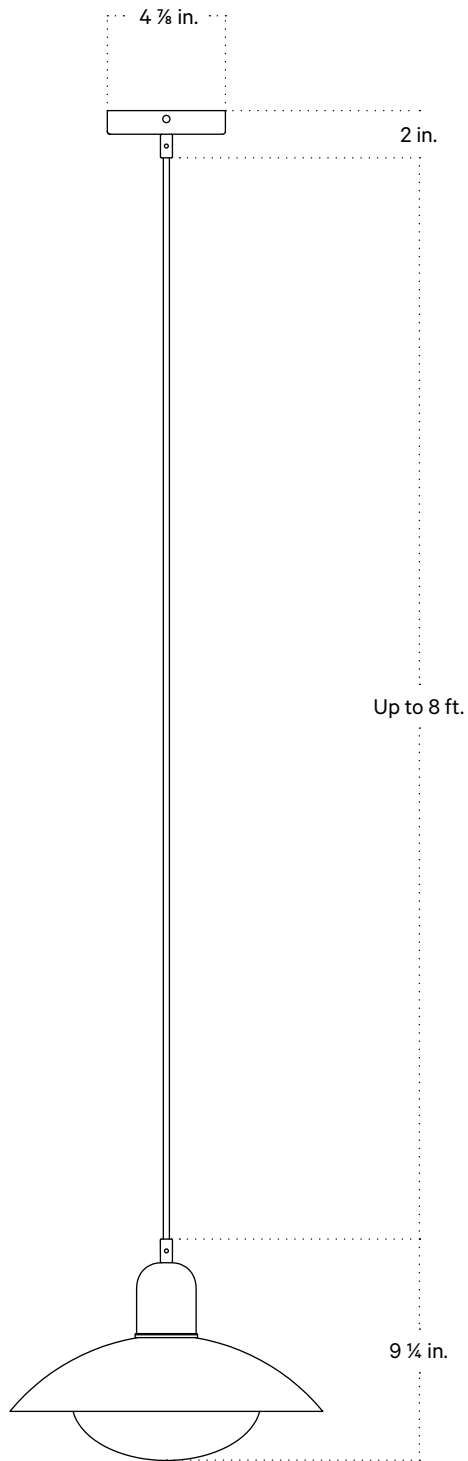

## Technical Specifications

Materials	Brass, glass
Product weight	4.25 lbs
Lead time	4 weeks
Bulbs included (1)	E12 / 120 V / 5.0 W / 550 lm 2700 K / dimmable
Dimmer	TRIAC
Suspention type	Cord
Max wattage	10 W
Certifications	UL listed, damp-rated

Updated June 14, 2023

Front View

Bottom View

Isometric View