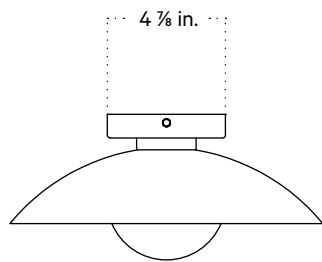

## Technical Specifications

Materials	Steel, glass
Product weight	3.25 lbs
Lead time	3 days
Bulbs included (1)	GU24 / 120 V / 5.0 W / 550 lm 2700 K / dimmable
Dimmer	TRIAC
Max wattage	10 W
Certifications	UL listed, damp-rated

## Notes

1. This fixture can be installed on a wall or ceiling.
2. All brass fixtures are hand- finished to order and will ship in 4 weeks.

Updated June 14, 2023

Front View

Side View

Front View: Ceiling Installation

Isometric View

## Technical Specifications

Materials	Steel, glass
Product weight	3.75 lbs
Lead time	2 weeks
Bulbs included (1)	GU24 / 120 V / 5.0 W / 550 lm 2700 K / dimmable
Dimmer	Optional in-line dimmer switch
Cord length	16 feet
Max wattage	10 W
Certifications	UL listed, damp-rated