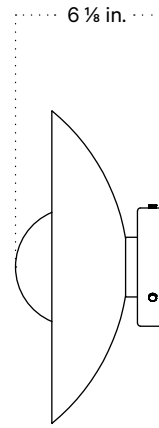

## Technical Specifications

Materials	Steel, glass
Product weight	3.25 lbs
Lead time	3 days
Bulbs included (1)	GU24 / 120 V / 5.0 W / 550 lm 2700 K / dimmable
Dimmer	TRIAC
Max wattage	10 W
Certifications	UL listed, damp-rated

## Notes

1. This fixture can be installed on a wall or ceiling.
2. All brass fixtures are hand- finished to order and will ship in 4 weeks.

Updated June 14, 2023

Front View

Side View

Front View: Ceiling Installation

Isometric View

## Technical Specifications

Materials	Steel, glass
Product weight	3.75 lbs
Lead time	2 weeks
Bulbs included (1)	GU24 / 120 V / 5.0 W / 550 lm 2700 K / dimmable
Dimmer	Optional in-line dimmer switch
Cord length	16 feet
Max wattage	10 W
Certifications	UL listed, damp-rated