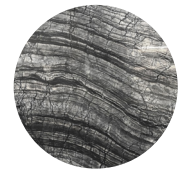

### Metal:

Blackened Steel -  
Base/Hardware

Satin Nickel -  
Base/Hardware

Satin Brass -  
Base/Hardware

Satin Copper -  
Base/Hardware

### Marble:

Grigio Carnico -  
Black Marble

Silver Wave -  
Silver Marble

Bianca Gioia -  
White Marble