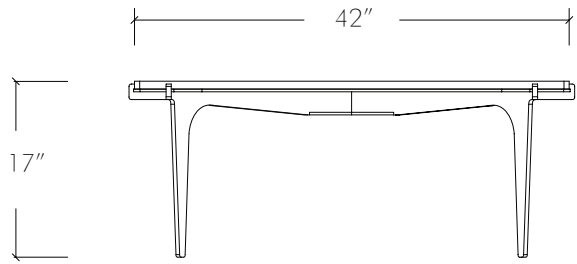

SPECIFICATIONS

Standard Finishes:

Metal: Blackened Steel, Satin Nickel,
Satin Brass or Satin Copper

Marble: Grigio Carnico, Silver Wave or Bianca Gioia

Specifications:

Dimensions: 42" x 42" x 17" H

107 cm x 107 cm x 43 cm H

Weight: 198 lbs / 90 kg

Standard lead time: 12 - 14 weeks

Custom finishes available upon inquiry.

Made and assembled in Canada.

STANDARD FINISHES

Metal:

Marble: