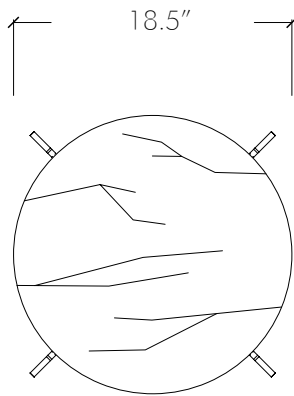

SPECIFICATIONS

Standard Finishes:

Metal: Blackened Steel, Satin Nickel,
Satin Brass or Satin Copper

Marble: Grigio Carnico, Silver Wave or Bianca Gioia

Specifications:

Dimensions: 18.5" D x 21.5" H

47 cm D x 55 cm H

Marble Top: 0.75" / 1.9 cm

Weight: 41 lbs / 18.6 kg

Standard lead time: 12 - 14 weeks

Custom finishes available upon inquiry.

Made and assembled in Canada.

STANDARD FINISHES

Metal:

Marble: