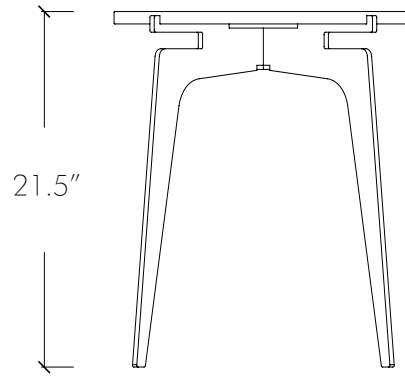

SPECIFICATIONS

Standard Finishes:

Metal: Blackened Steel, Satin Nickel,
Satin Brass or Satin Copper

Marble: Grigio Carnico, Silver Wave or Bianca Gioia

Specifications:

Dimensions: 18.5" D x 21.5" H

47 cm D x 55 cm H

Marble Top: 0.75" / 1.9 cm

Weight: 41 lbs / 18.6 kg

Standard lead time: 12 - 14 weeks

Custom finishes available upon inquiry.

Made and assembled in Canada.

STANDARD FINISHES

Metal:

Marble: