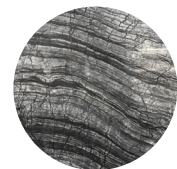

### Metal:

Blackened Steel -  
Base/Hardware

Satin Nickel -  
Base/Hardware

Satin Brass -  
Base/Hardware

Satin Copper -  
Base/Hardware

### Marble:

Grigio Carnico -  
Black Marble

Silver Wave -  
Silver Marble

Bianca Gioia -  
White Marble