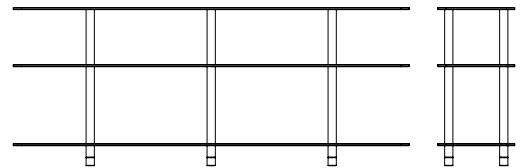

STRATA LOW SHELF  
METAL

Aluminum plate shelves are held captive between vertical aluminum rods creating a rigid architectural framework. Integrated adjustable feet ensure all legs are firmly grounded to provide precisely level surfaces

**Material & Finish**

Available in waxed aluminum or powder coated aluminum

**Special Notes**

Available in custom sizes, formats and colors

**Lead Time**

16 - 18 Weeks

**Starting List Price**

\$11,800

**Standard Dimensions**

72" L x 14" W x 28" H