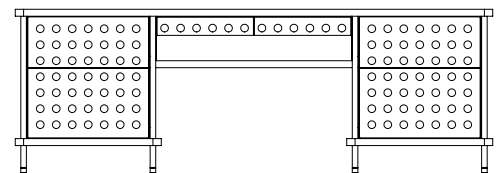

F—S

Special Notes

Front panels can be perforated or non-perforated. Integrated power grommets are available upon request

Lead Time

16 - 18 Weeks

Starting List Price

\$16,400

Standard Dimensions

88.5" L x 30" W x 29.5" H