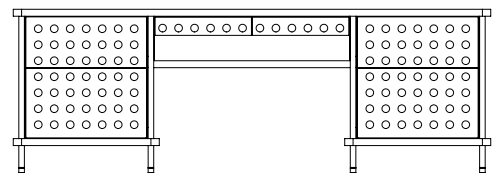

F—S

Special Notes

Front panels can be perforated or non-perforated. Integrated power grommets are available upon request

Lead Time

16 - 18 Weeks

Starting List Price

\$22,000

810 Humboldt Street, Suite 2J
Brooklyn, New York 11222

Standard Dimensions

88.5" L x 30" W x 29.5" H

sales@fortstandard.com
(718) 576-2204