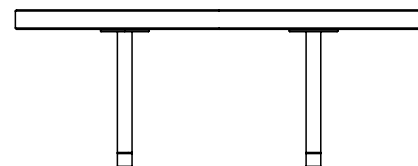

### Special Notes

Solid brass legs feature adjustable leveling feet

### Standard Dimensions

36" L x 36" W x 16" H

42" L x 42" W x 16" H

48" L x 48" W x 16" H