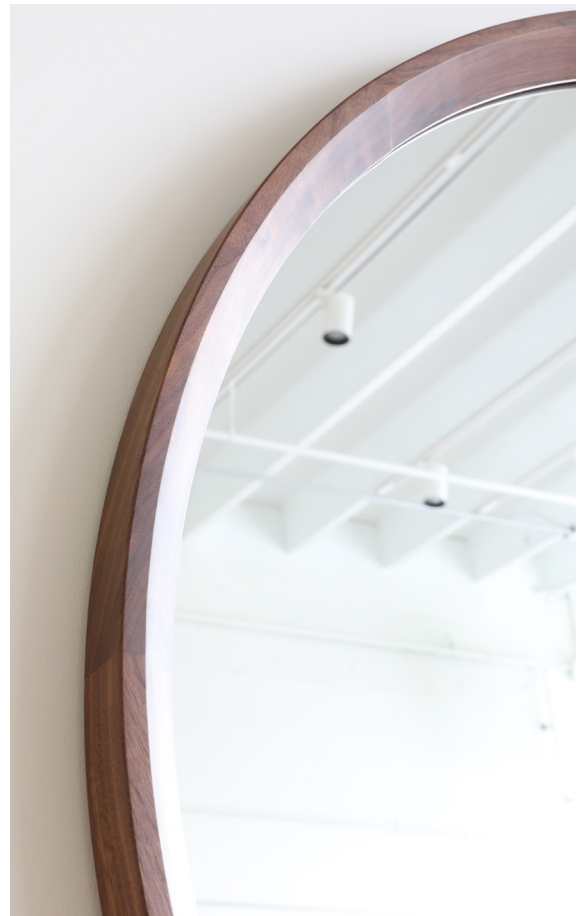

PLANE MIRROR
ROUND

A wall mounted round mirror is framed by hardwood with a large beveled edge detail

Special Notes

Mounts to wall with aluminum cleat provided. Available in custom sizes

Material & Finish

Available in bleached maple, hard maple, lightened white oak, white oak, walnut or ebonized walnut

Lead Time

10 - 12 Weeks

Starting List Price

\$3,500

Standard Dimensions

36" L x 2" W x 36" H

42" L x 2" W x 42" H

48" L x 2" W x 48" H