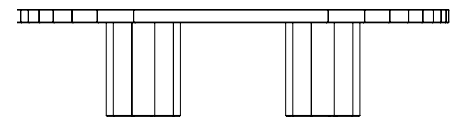

### Starting List Price

\$10,200 for Single Species

\$10,700 for Striped

810 Humboldt Street, Suite 2J  
Brooklyn, New York 11222