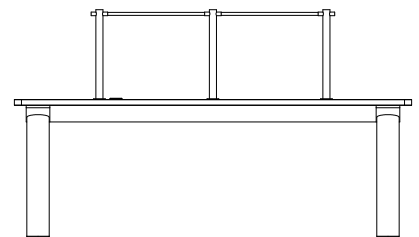

COLUMN WORK TABLE
ANGLED LEG / DESK

Large round legs stem out on an angle from a robust central frame creating a dynamic stance and leg room for sitting on both sides of the table. Juniper Thin Shared Task lights and power outlets can be integrated upon request

Custom sizes and finishes available upon request. Assembles on site for ease of transport and installation

Lead Time

14 - 16 Weeks

Starting List Price

\$21,800

Standard Dimensions

84"L x 38"W x 29"H

96"L x 40"W x 29"H

108"L x 42"W x 29"H

120"L x 42"W x 29"H