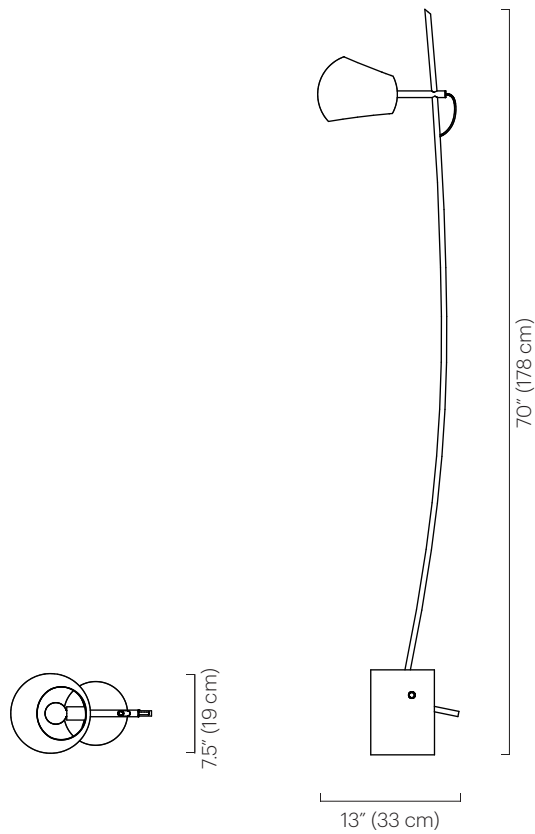

### Description

The Fenta lamp features a cylindrical cement cast base. The hand formed brass arm is secured by a wooden dowel. The Boi shade has two openings casting light both up and down.

### Weight

20 lbs (9 kg)

### Remarks

UL listed.  
 Dimmer switch located on cord.  
 Cord color is black;  
 length approx. 10 feet.  
 Fixed shade does not swivel.  
 Indoor use and dry locations only.

### Dimensions

13" D x 7.5" W x 70" H  
 (33 D x 19 W x 178 cm H)  
 Base: 6"Ø x 9" H  
 (15 Ø x 23 cm H)  
 Shade: 7.5" Ø x 6" H  
 (19 Ø x 15 cm H)