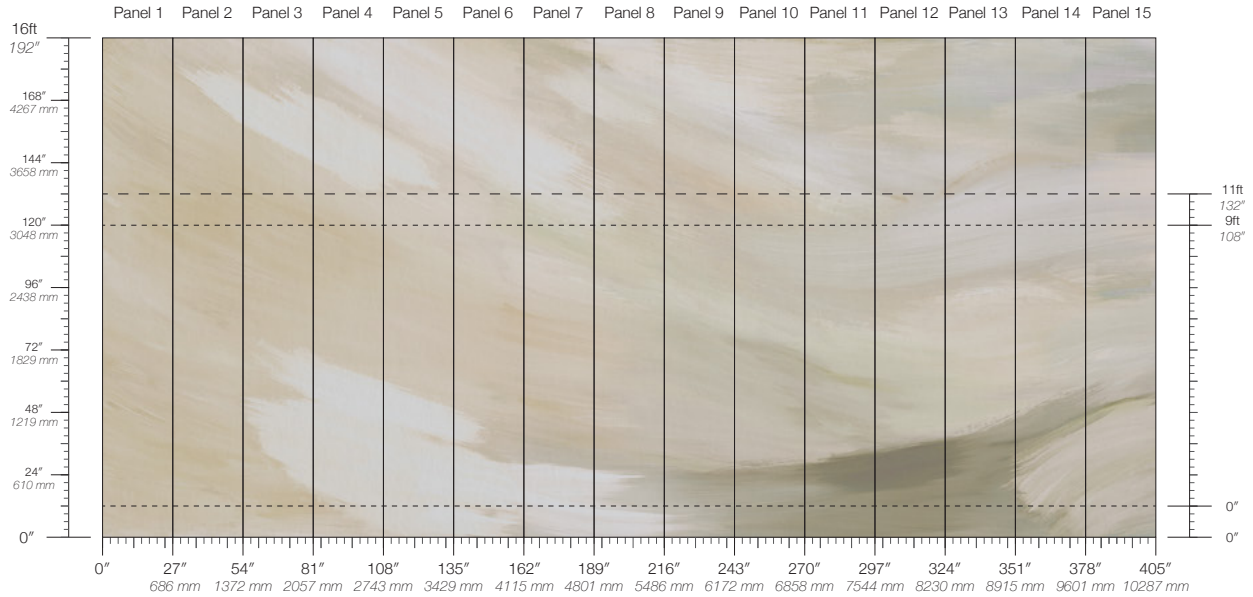

Luminous Lucent

Suitable for residential and some commercial projects

COLOR

Lucent

REPEAT

Non-repeating

DETAILS

Custom options available

DISCLAIMER

Refer to our website to see the full mural artwork. Reference the physical sample for color and texture. Panel maps represent mural artwork only.

ITEM

8606

STOCK

Made to order

MAINTENANCE

Water-based cleanser

CONTENT

Fiber Paper

LEAD TIME

4 weeks to print

ENVIRONMENTAL

FSC Certified Content

PANEL WIDTH

27" / 686 mm trimmed

MINIMUM

1 panel

SPCS

Cellulose & Polyester Fiber

4.33 oz/yd²

147 g/m²

Fibrous Surface Texture

PANEL HEIGHT

108" / 2743 mm base

132" / 3353 mm standard

192" / 4877 mm extended

PRICE

Available upon request

ORIGIN

USA

TESTING

ASTM E84 Adhered Class A