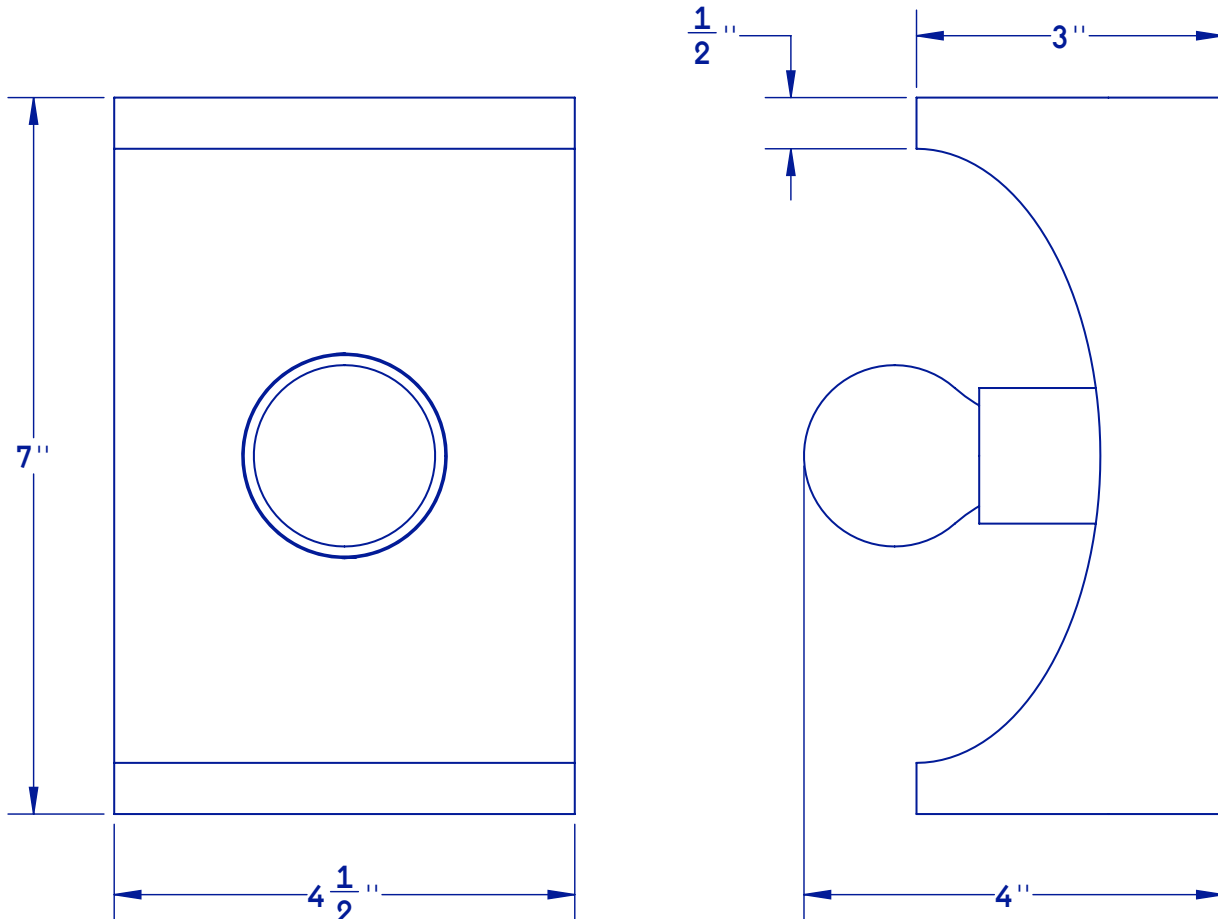

25 E. BROADWAY FLOOR 2
NY, NY 10002
212.287.9771

INFO@BLUEGREENWORKS.COM
BLUEGREENWORKS.COM

Wood Sconce Half

This minimalist wooden sconce is a tribute to BGW's love of skateboarding. These miniature halfpipes host a central light bulb, the sculptural semi-circular center holds the light and allows it to escape onto the wall.

MATERIALS

Polished Steel or
Satin Brass
Oak or Walnut

SPECS

1 E12 socket, max 60W
3W LED bulb included
Dimmable 120V, UL approved