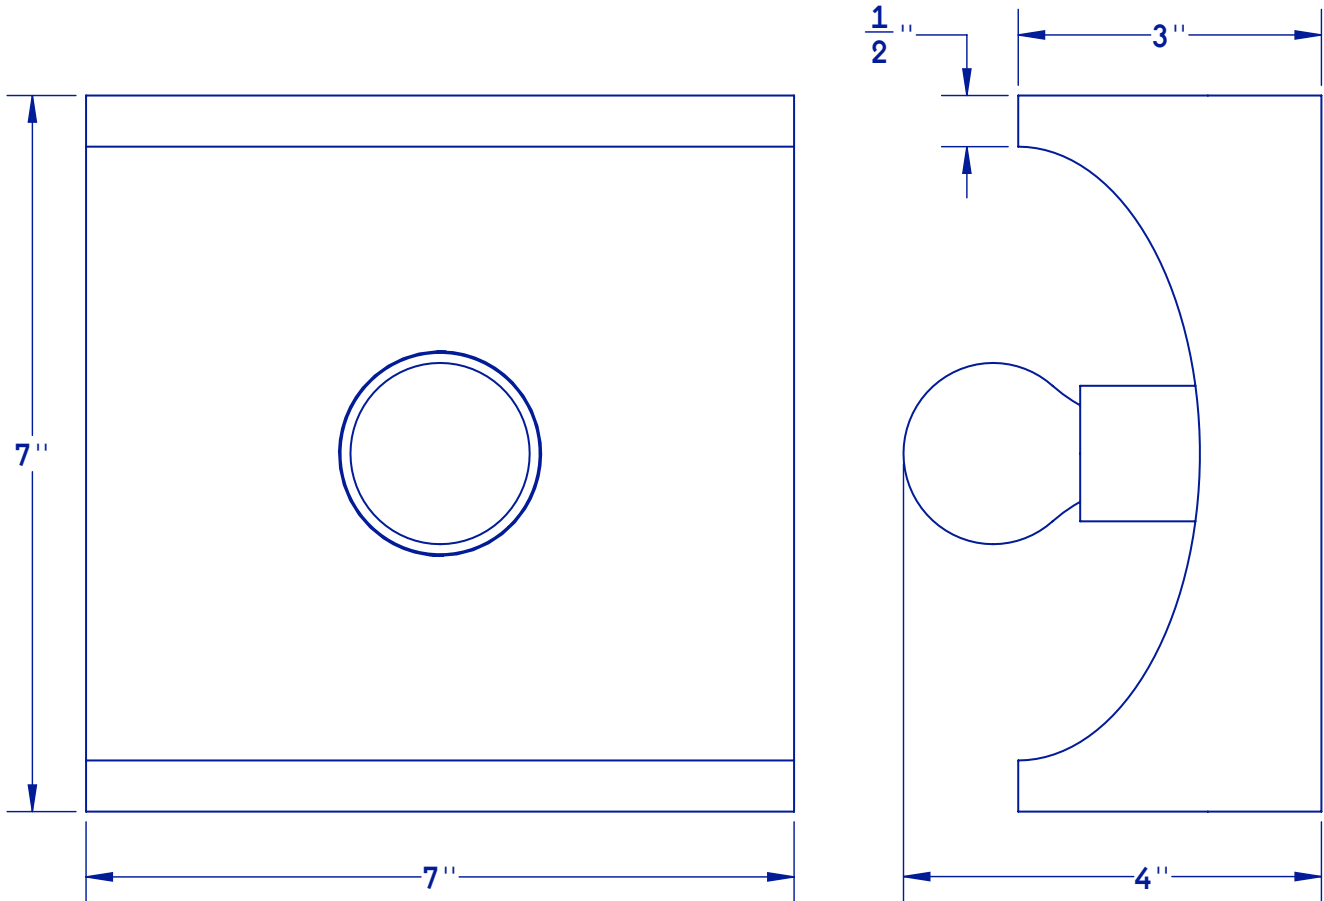

25 E. BROADWAY FLOOR 2
NY, NY 10002
212.287.9771

INFO@BLUEGREENWORKS.COM
BLUEGREENWORKS.COM

Wood Sconce Full

This minimalist wooden sconce is a tribute to BGW's love of skateboarding. These miniature halfpipes host a central light bulb, the sculptural semi-circular center holds the light and allows it to escape onto the wall.

MATERIALS

Polished Steel or
Satin Brass
Oak or Walnut

SPECS

1 E12 socket, max 60W
3W LED bulb included
Dimmable 120V, UL approved