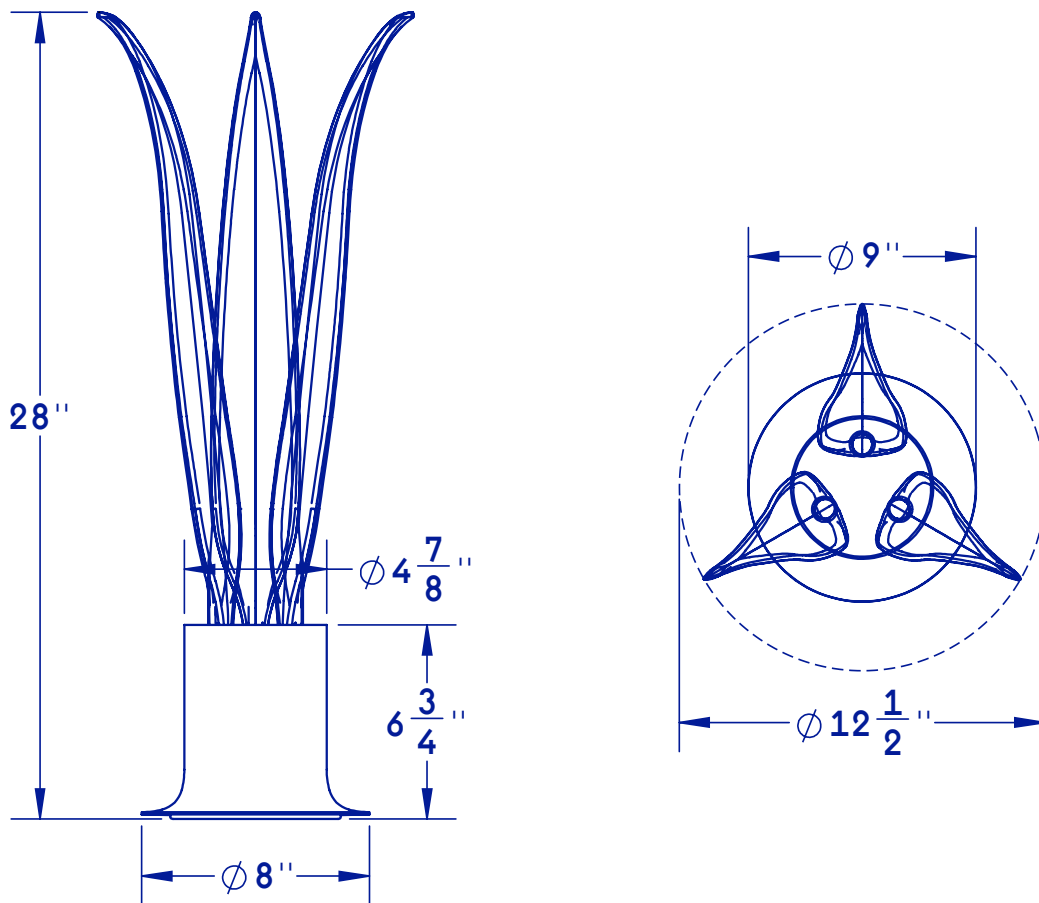

## Garden Pedestal Lamp

Three oversized handmade glass leaves grow from a flared polished brass or steel cylinder, illuminated from within by hidden LED lights.