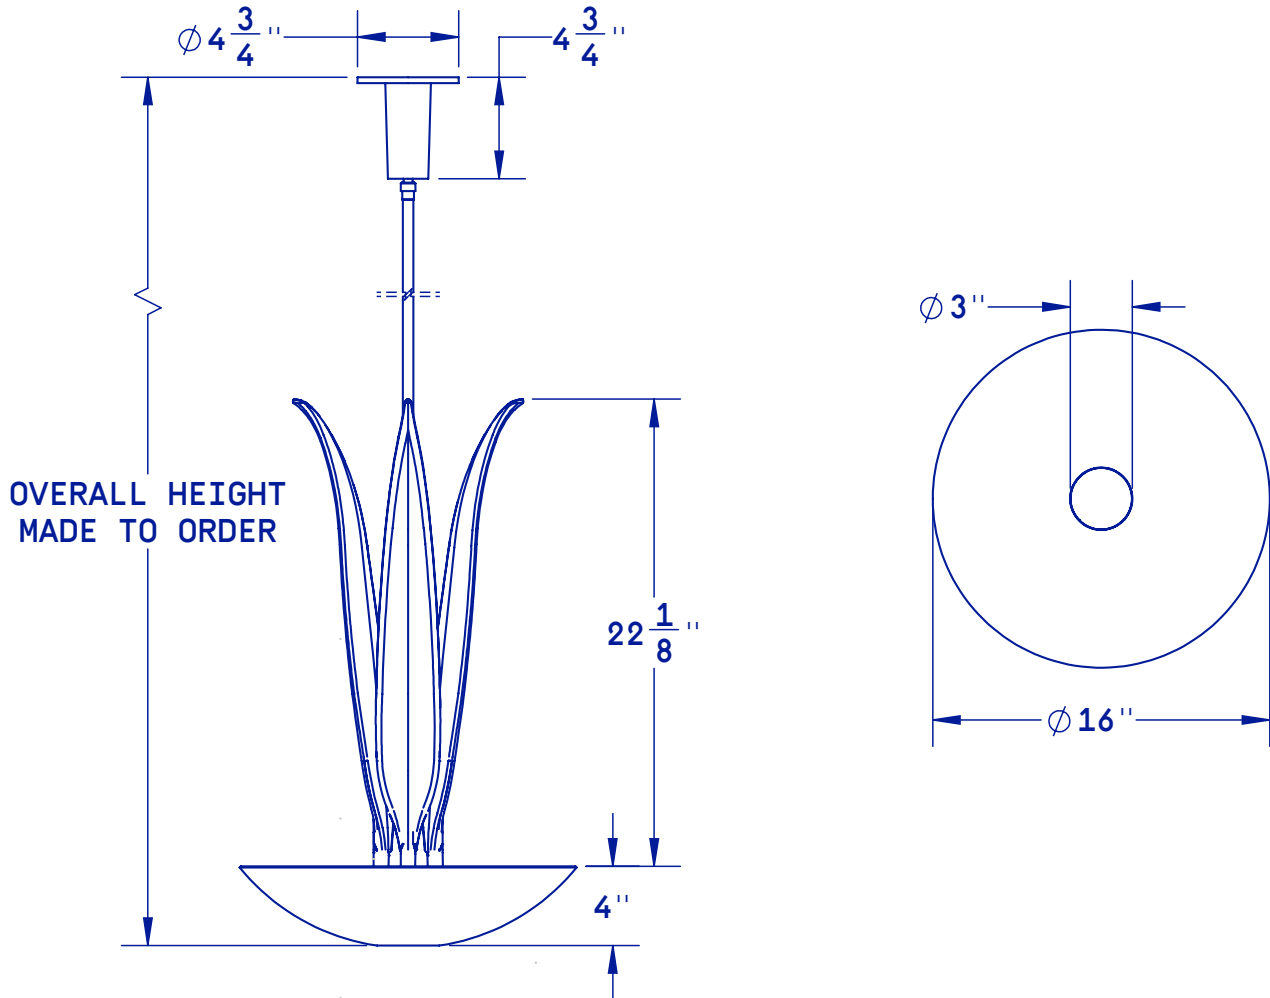

25 E. BROADWAY FLOOR 2
NY, NY 10002
212.287.9771

INFO@BLUEGREENWORKS.COM
BLUEGREENWORKS.COM

Garden Paradise Pendant

A shallow brass or steel dish holds three handmade glass leaves. A diffused upper light casts illumination through the leaves, while a separate downward light illuminates a central cast glass oculus.

MATERIALS

Brass, Steel
Glass

SPECS

Integrated LED
2700K
Dimmable